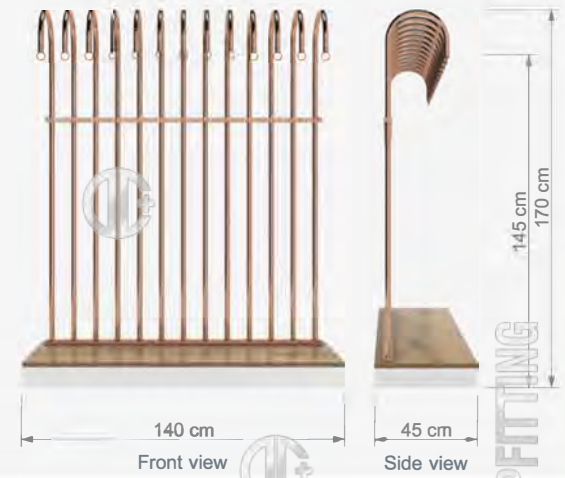

SHOP FITTINGS SYSTEMS

DUVAR SİSTEMLERİ / SHOP FITTINGS SYSTEMS

SFS 55

NEW
PRODUCT

Askı Sistemi

Hanging System Rack

W 140 cm
D 45 cm
H 170 cm