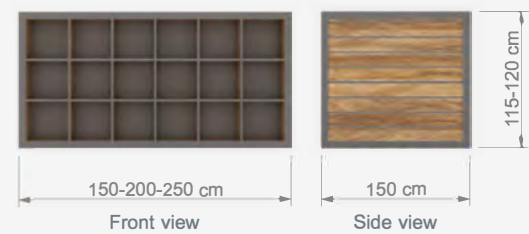

Side view

Front view