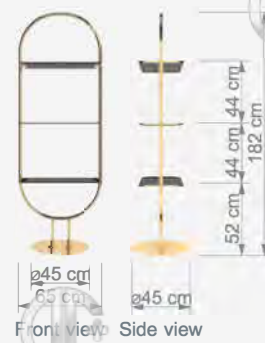

W 65 cm
D ø45 cm
H 182 cm

Technical Drawing

TD 178

Ayna
Mirror

W 65 cm
D ø45 cm
H 182 cm

Technical Drawing

SHOP FITTINGS SYSTEMS

DUVAR SİSTEMLERİ / SHOP FITTINGS SYSTEMS