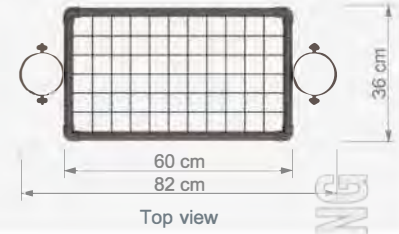

SHOPFITTING

SHOP FITTINGS SYSTEMS

DUVAR SİSTEMLERİ / SHOP FITTINGS SYSTEMS

SFS 10A1

Baston, Düz
Front Area Bracket

Uzunluk / Length: 35 cm

Technical Drawing

SFS 10A2

Raf Çerçevesi
Shelf Frame

W 60, 90, 100, 120 cm
D 36 cm

Technical Drawing

SFS 10A3

Askı Aparatı
Hanging Bar

W 60, 90, 100, 120 cm

Technical Drawing

SFS 10A4