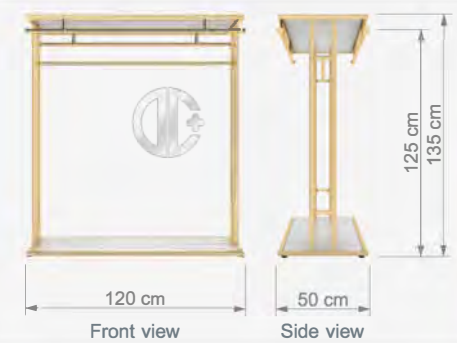

W 65 cm
D ø45 cm
H 182 cm

Technical Drawing

TD 178

Ayna
Mirror

W 65 cm
D ø45 cm
H 182 cm

Technical Drawing

SHOP FITTINGS SYSTEMS

DUVAR SİSTEMLERİ / SHOP FITTINGS SYSTEMS

TD DISPLAY STANDS GROUPS

TD STAND GRUBU / TD DISPLAY STANDS GROUPS

ROTA S112

NEW PRODUCT

Orta Stand
Display Stand

W 150 cm
D 50 cm
H 135 cm

ROTA S113

NEW PRODUCT

Orta Stand
Display Stand

W 120 cm
D 50 cm
H 200 cm

TD DISPLAY STANDS GROUPS

TD STAND GRUBU / TD DISPLAY STANDS GROUPS

ROTA S98

NEW
PRODUCT

Orta Stand
Display Stand

W 70 cm
D 80 cm
H 145 cm

ROTA S99

NEW
PRODUCT

Orta Stand
Display Stand

W 120 cm
D 50 cm
H 135 cm

TD DISPLAY STANDS GROUPS

TD STAND GRUBU / TD DISPLAY STANDS GROUPS

ROTA S100

NEW PRODUCT