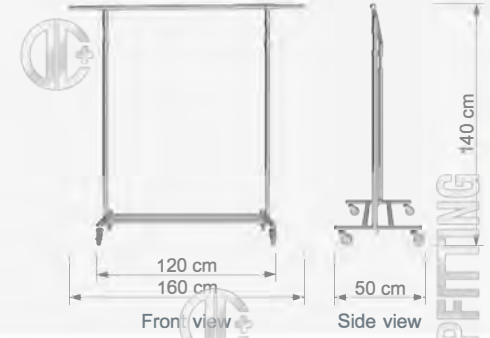

TD 15B

TD DISPLAY STANDS GROUPS

TD STAND GRUBU / TD DISPLAY STANDS GROUPS

ROTA S36

Orta Stand
Display Stand

W 160 cm
D 50 cm
H 140 cm

Technical Drawing

ROTA S37