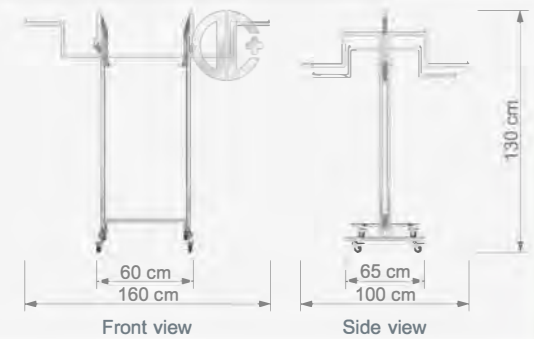

W 70 cm
D 70 cm
H 130 cm

Technical Drawing

ROTA S67

6' lı Ahtapot
5 Way Peak with Straight Arms

W 160 cm
D 100 cm
H 130 cm

Technical Drawing

TD DISPLAY STANDS GROUPS

TD STAND GRUBU / TD DISPLAY STANDS GROUPS