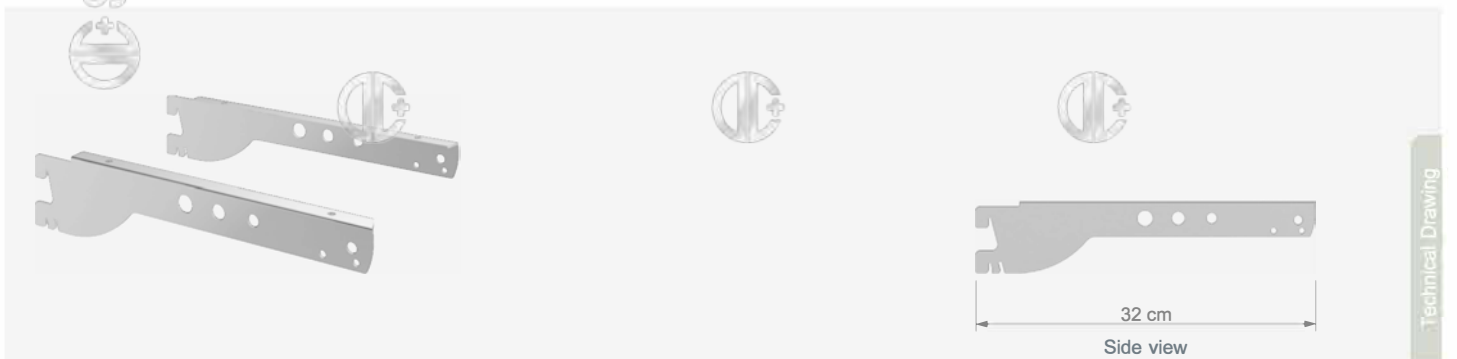

**RRK 2**

U Ahşap Rafkolu
U Wood Shelf Support

Uzunluk / Length: 20 cm

Technical Drawing

RRK 3

U Cam Rafkolu
U Glass Shelf Support

Uzunluk / Length: 20 cm

Technical Drawing

RRK 4

Eğimli Rafkolu
Shelf Support, Sloping

Uzunluk / Length: 27 cm

Technical Drawing

RRK 5

Rafkolu
Shelf Support

Uzunluk / Length: 32 cm

Technical Drawing

ACCESSORIES

AKSESUARLAR / ACCESSORIES

RRK 11

Rafkolu
Shelf support

Uzunluk / Length 32 cm

Technical Drawing

RRK 12

Rafkolu
Shelf support