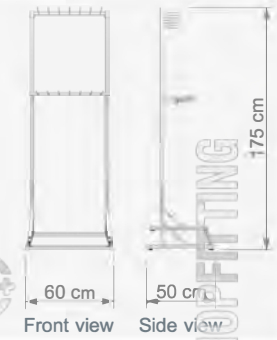

ACCESSORY, BAG, BELT DISPLAY STANDS

AKSESUAR, ÇANTA, KEMER STANDLARI / ACCESSORY, BAG, BELT DISPLAY STANDS

TD 43

Demonte L Kemerlik, KraVatlık

Tie & Belt Display Stand

W 60 cm
D 50 cm
H 175 cm