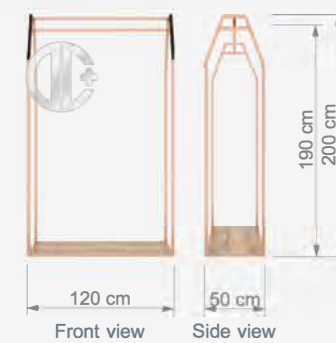

W 65 cm
D ø45 cm
H 182 cm

Technical Drawing

TD 178

Ayna
Mirror

W 65 cm
D ø45 cm
H 182 cm

Technical Drawing

SHOP FITTINGS SYSTEMS

DUVAR SİSTEMLERİ / SHOP FITTINGS SYSTEMS

TD DISPLAY STANDS GROUPS

TD STAND GRUBU / TD DISPLAY STANDS GROUPS

ROTA S112

NEW PRODUCT

Orta Stand
Display Stand

W 150 cm
D 50 cm
H 135 cm

ROTA S113

NEW PRODUCT

Orta Stand
Display Stand

W 120 cm
D 50 cm
H 200 cm

TD DISPLAY STANDS GROUPS

TD STAND GRUBU / TD DISPLAY STANDS GROUPS

ROTA S98

NEW
PRODUCT

Orta Stand
Display Stand

W 70 cm
D 80 cm
H 145 cm