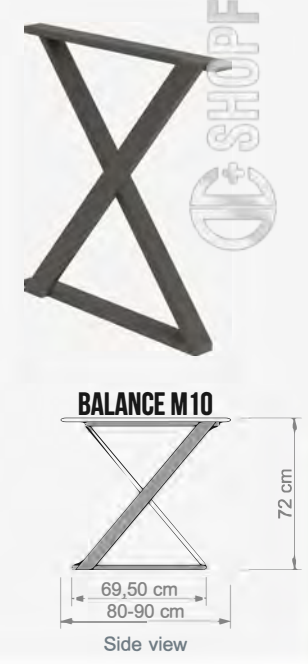

EXECUTIVE OFFICES

OFİS TAKIMLARI / EXECUTIVE OFFICES

Technical Drawing

Technical Drawing