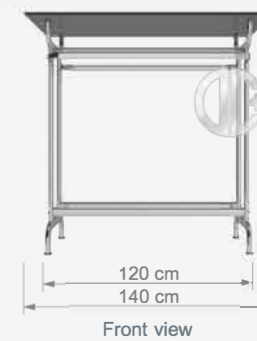

ROTA S43

Banko
Display Table

W 140 cm
D 60 cm
H 100 cm

Technical Drawing

TD 55