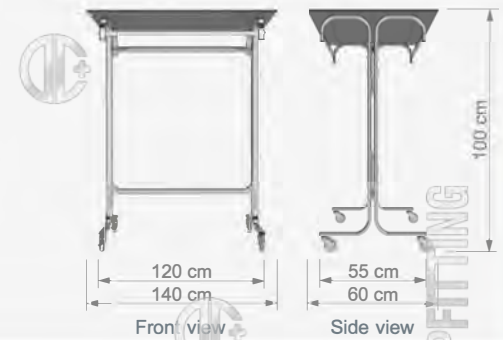

TD DISPLAY STANDS GROUPS

TD STAND GRUBU / TD DISPLAY STANDS GROUPS

ROTA S44

Banko - Oval Masa

Model 1000

W 140 cm
D 60 cm
H 100 cm