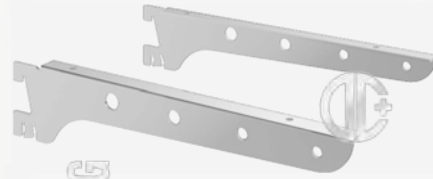

RRK 4

Eğimli Rafkolu
Shelf Support, Sloping

Uzunluk / Length: 27 cm

Technical Drawing

RRK 5

Rafkolu
Shelf Support

Uzunluk / Length: 32 cm

Technical Drawing

ACCESSORIES

AKSESUARLAR / ACCESSORIES

RRK 11

Rafkolu
Shelf support

Uzunluk / Length 32 cm

Technical Drawing

RRK 12

Rafkolu
Shelf support