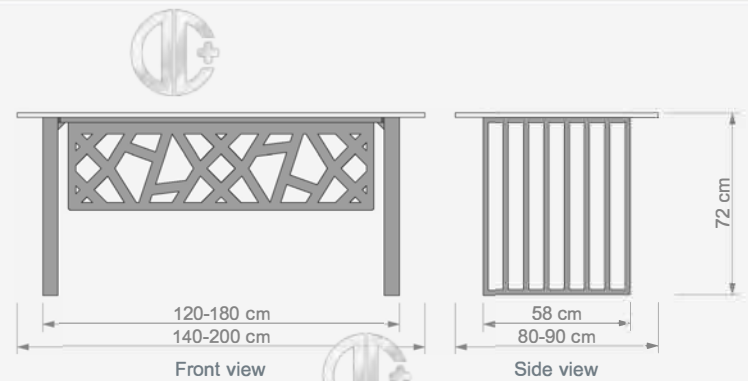

 Sehpa
 Coffee Table

 W 80 cm
 D 60 cm
 H 45 cm

VENICE K2

 Keson
 Storage Unit

 W 45 cm
 D 50 cm
 H 61 cm

PERA K1

 Kitaplık
 Bookcase

 W 101 cm
 D 37 cm
 H 162 cm