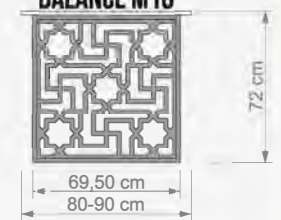

Side view

Technical Drawing

DC+ SHOPFITTING

EXECUTIVE OFFICES

OFİS TAKIMLARI / EXECUTIVE OFFICES

BALANCE M19

 Masa
 Office Table

 W 140-200 cm
 D 80-90 cm
 H 72 cm