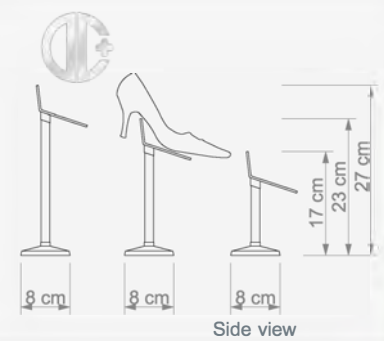

DZ 4

SS Ayakkabılık Takım
Slatwall Shoe Display
Left Right Set

W 24 cm
D 11 cm
H 14 cm

Technical Drawing

DZ 9

Bayan Ökçeklik 3' lü Set
(Kutulu)
Shoe Rack, Set Of 3, Woman

W 8 cm
H 17, 23, 27 cm

Technical Drawing