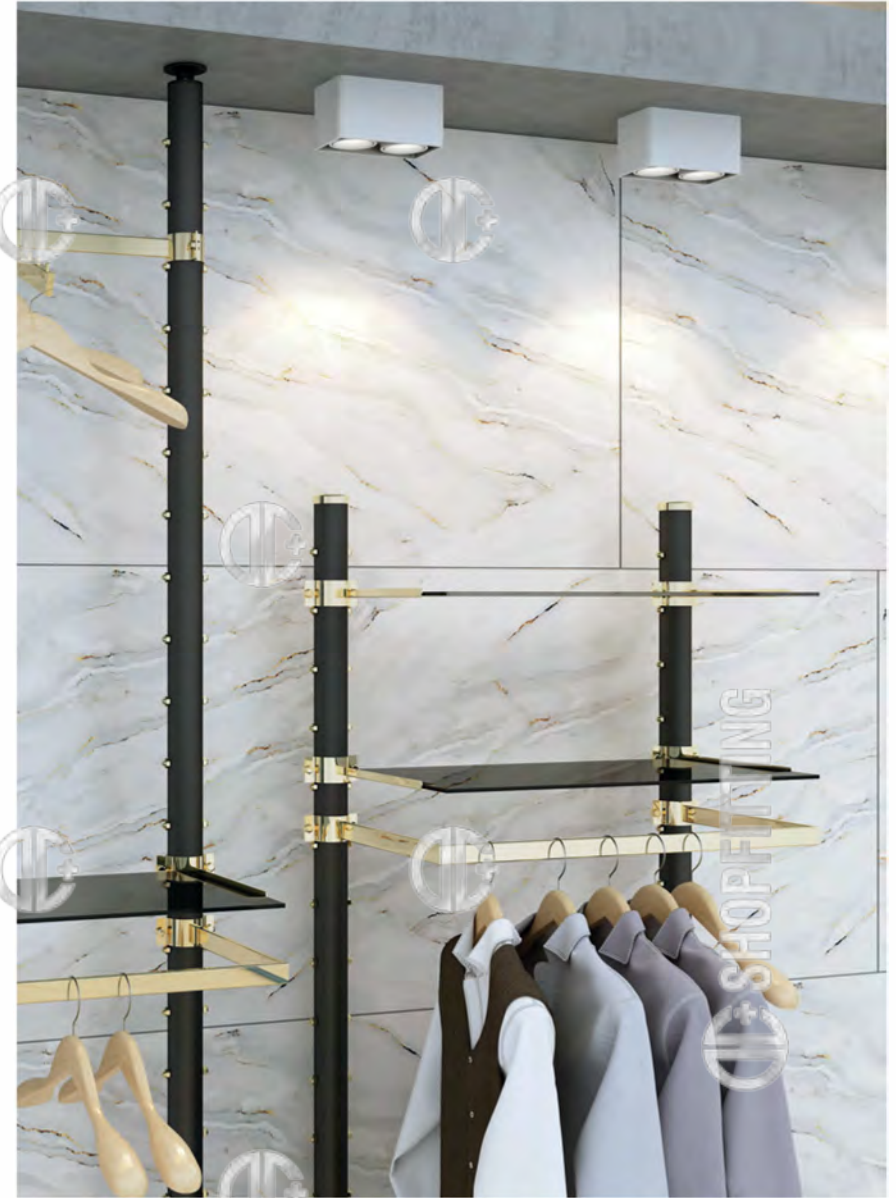

SHOPFITTING