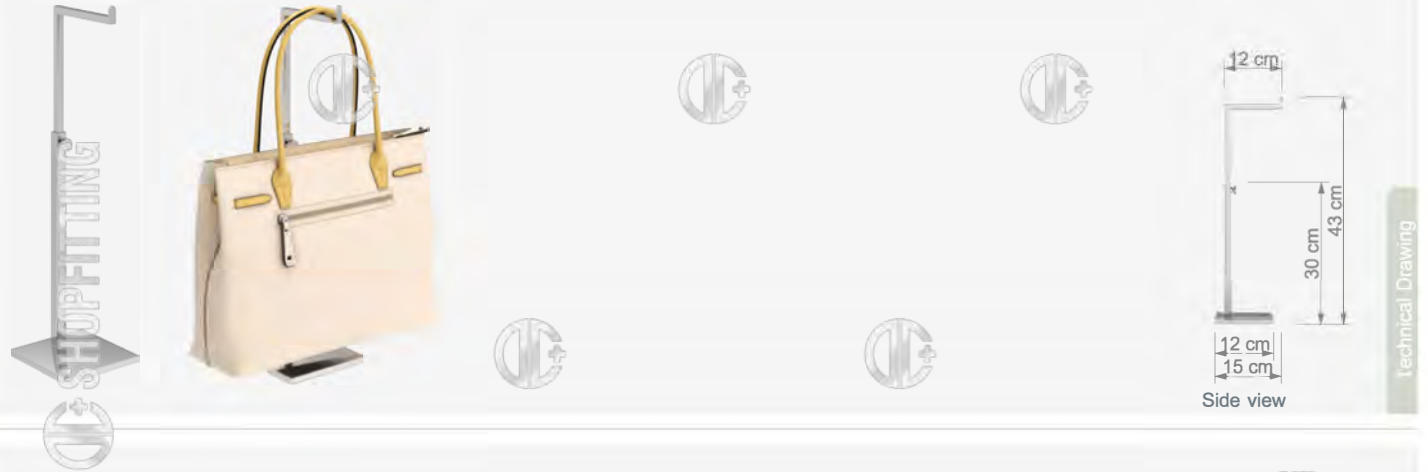

ACCESSORY, BAG, BELT DISPLAY STANDS

AKSESUAR, ÇANTA, KEMER STANDLARI / ACCESSORY, BAG, BELT DISPLAY STANDS

TD 176

Çantalık

W 15 cm
D 12 cm
H 43 cm