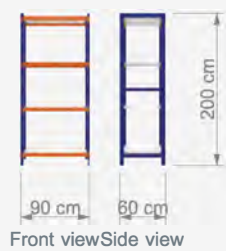

SFS 49

Hafif Rack Depo Raf Sistemi
Warehouse Light Duty Shelf

W 90 cm
D 60 cm
H 200 cm