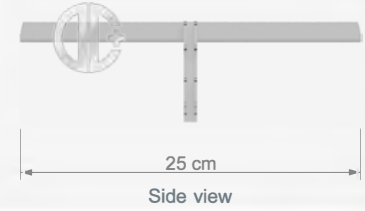

 W 30, 40, 50, 60 cm
 D 12 cm
 H 7 cm

Technical Drawing

ACCESSORIES

AKSESUARLAR / ACCESSORIES

RRK 8

Rondo İçrafkolu

 Rondo Shelf Support
 (for Profile Slot On Inside)

Uzunluk / Length: 25 cm

Technical Drawing

RRK 10

Açılı İçrafkolu

 Shelf Support
 (for Profile Slot On Inside)

Uzunluk / Length: 22 cm

Technical Drawing

RRK 9

Rondo Stand, Üst Cam Rafkolu