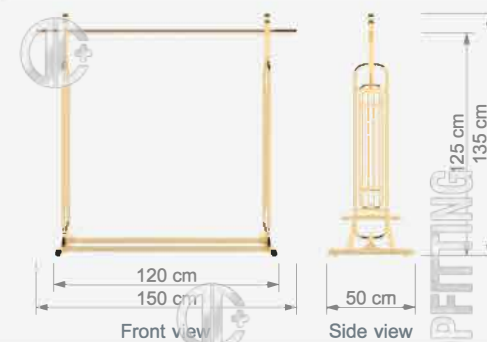

W 65 cm
D ø45 cm
H 182 cm

Technical Drawing

TD 178

Ayna
Mirror

W 65 cm
D ø45 cm
H 182 cm

Technical Drawing

SHOP FITTINGS SYSTEMS

DUVAR SİSTEMLERİ / SHOP FITTINGS SYSTEMS

TD DISPLAY STANDS GROUPS

TD STAND GRUBU / TD DISPLAY STANDS GROUPS

ROTA S112

NEW PRODUCT

Orta Stand
Display Stand

W 150 cm
D 50 cm
H 135 cm

ROTA S113

NEW PRODUCT

Orta Stand
Display Stand

W 120 cm
D 50 cm
H 200 cm

TD DISPLAY STANDS GROUPS

TD STAND GRUBU / TD DISPLAY STANDS GROUPS

ROTA S98

NEW
PRODUCT

Orta Stand
Display Stand

W 70 cm
D 80 cm
H 145 cm