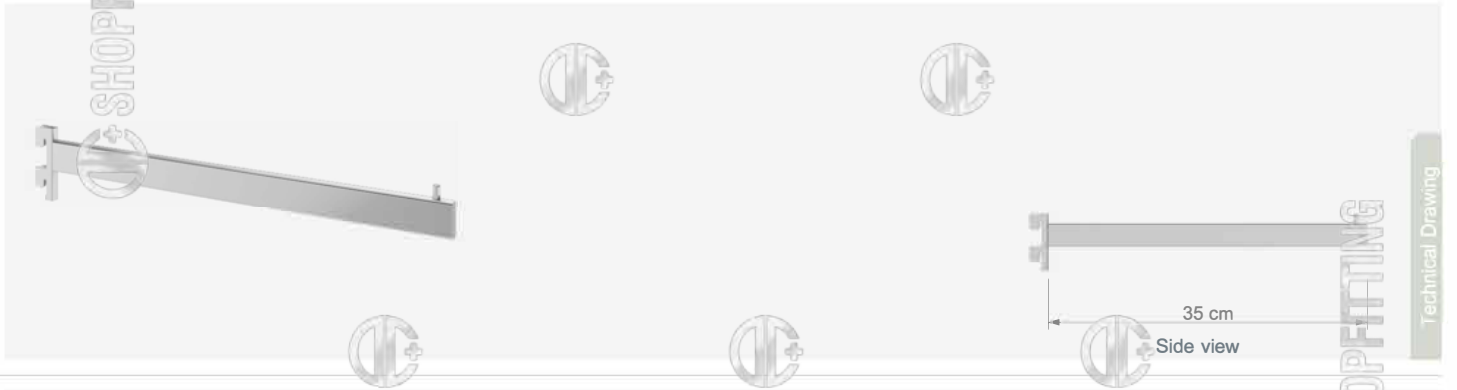

RBS 2

Baston, Düz Tek Pimli
Front Arm, Straight

Uzunluk / Length: 35 cm