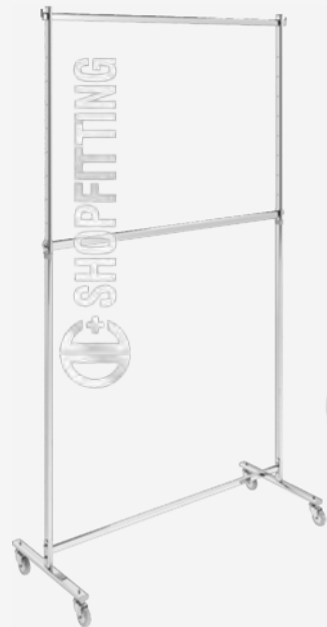

ROTA S31

Elips Süper Çift Katlı
Çivil Tube, Double Bar,
Display Stand

W 120 cm
D 60 cm
H 220 cm

TD 10