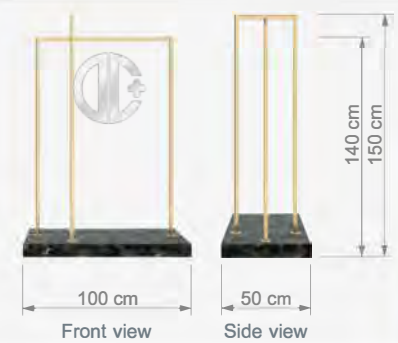

ROTA SID7

NEW PRODUCT

Orta Stand
Display Stand

W 100 cm
D 50 cm
H 150 cm