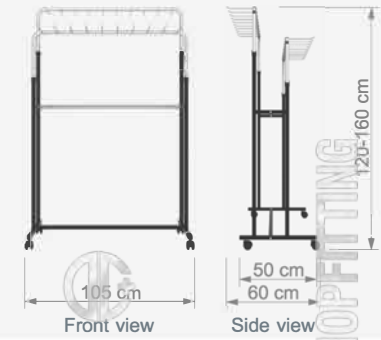

Technical Drawing

ACCESSORY, BAG, BELT DISPLAY STANDS

AKSESUAR, ÇANTA, KEMER STANDLARI / ACCESSORY, BAG, BELT DISPLAY STANDS

TD 119

Ayarlı Kemerlik
Adjustable Belt Display Stand

W 105 cm
D 60 cm
H 120-160 cm