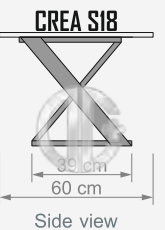

Sehpa

W 80 cm
D 60 cm
H 46 cm

Technical Drawing

COFFEE TABLES & NESTING TABLES

SEHPALAR & ZİĞON SEHPALAR / COFFEE TABLES & NESTING TABLES

CREA S13-S24

Sehpa
Coffee Table

Technical Drawing