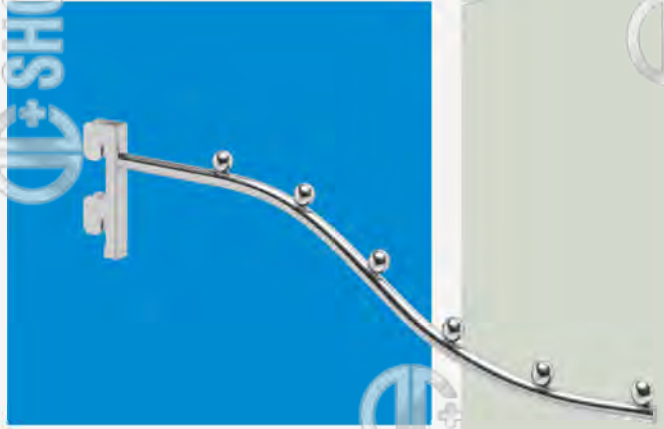

Lazer Kesim Panel
Laser Cut Metal Design

W 55 cm
H 240 cm

ACCESSORIES

AKSESUARLAR / ACCESSORIES

SHOPFITTING

SHOPFITTING

SHOPFITTING

**RBS 1**