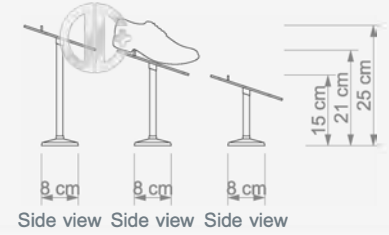

SLATWALL ACCESSORIES, SHOWCARD STANDS AND FRAMES

SATIŞ DESTEKLEME SİSTEMLERİ / SLATWALL ACCESSORIES, SHOWCARD STANDS AND FRAMES

OZ 10

**Bay Ökçeklik 3' lü Set
(Kutulu)**
Shoe Risers, Set Of 3, Man

W 8 cm
H 15, 21, 25 cm

Technical Drawing

OZ 35

Taban Ayakkabılık
Slanted Shoe Riser

W 19 cm
D 8 cm
H 5-19 cm