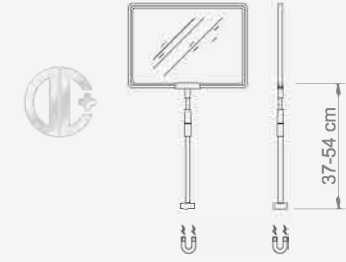

SLATWALL ACCESSORIES, SHOWCARD STANDS AND FRAMES

SATIŞ DESTEKLEME SİSTEMLERİ / SLATWALL ACCESSORIES, SHOWCARD STANDS AND FRAMES

DZ 24

Borulu Miknatıs
Magnetic Base Showcard Stand

Adjustable Height : 370-540 mm

Front view Side view

Technical Drawing

DZ 28

Yuvarlak Ayak
Round Base Showcard Stand

Adjustable Height : 370-540 mm