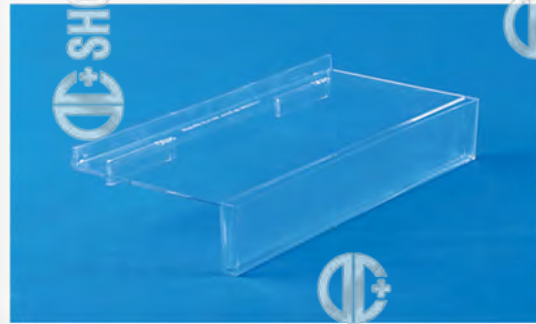

DZ 2

Klasik Kesk Büyükboy
Slatwall Shoe Shelf, Big

W 25 cm
D 12 cm

Technical Drawing

DZ 1

Klasik Ayakkabılık
Slatwall Shoe Shelf
with Custom Sign Slot

W 25 cm
D 12 cm

Technical Drawing