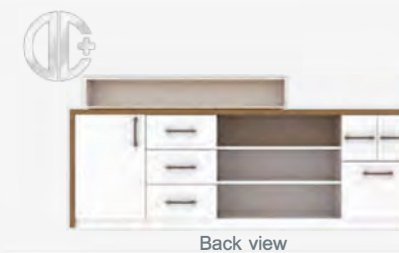

TEBA 45

Kasa Bankosu
Store Cash Desk

W 150-200-250 cm
D 60 cm
H 115-120 cm