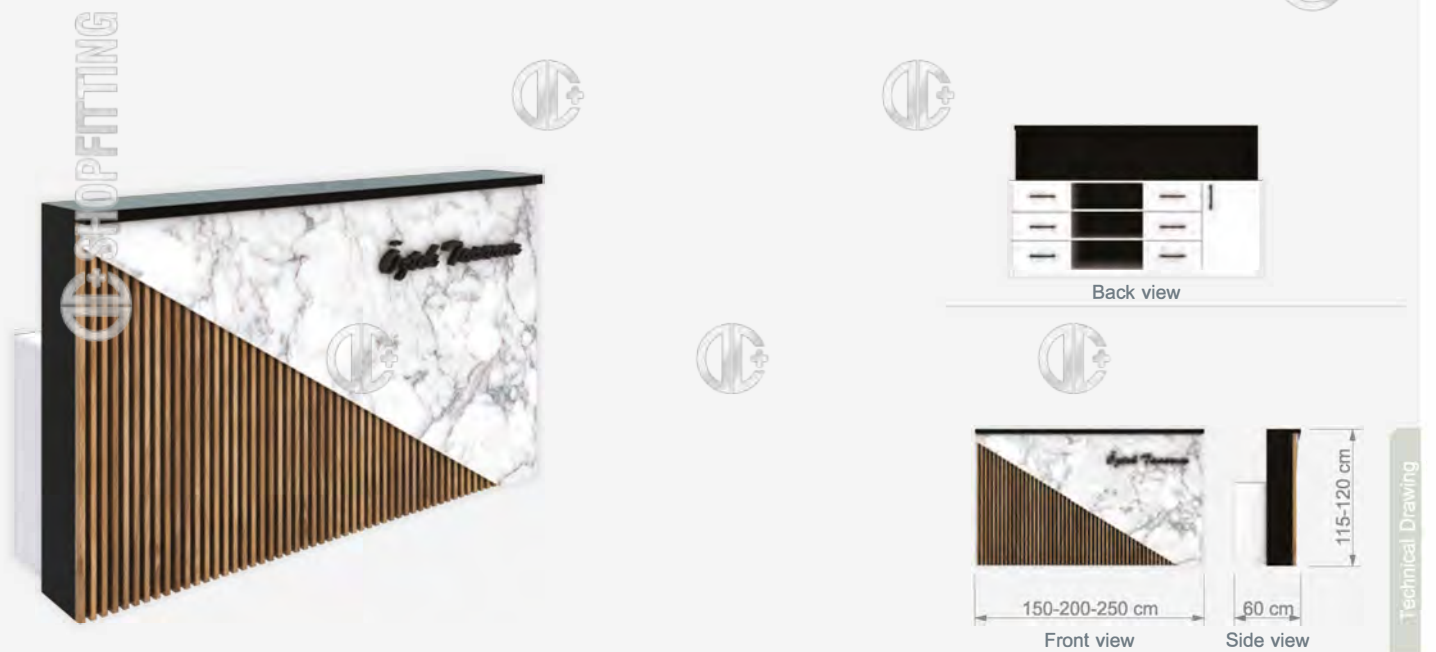

Kasa Bankosu
Store Cash Desk

W 150-200-250 cm
D 60 cm
H 115-120 cm

TEBA 55

Kasa Bankosu
Store Cash Desk

W 150-200-250 cm
D 60 cm
H 115-120 cm

STORE CASH DESKS

KASA BANKOLARI / STORE CASH DESKS

TEBA 56