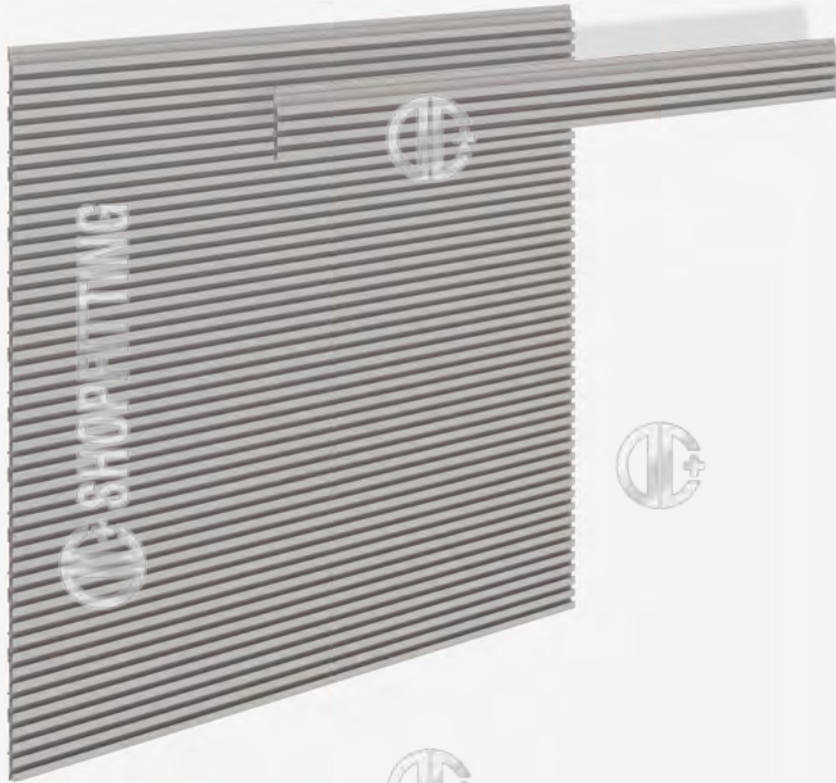

W 50-100-200 cm

**KAPA 2**

Kanal Pano Raf Sistemi
Statwall Shop Fittings System

W 50-100-200 cm

SHOP FITTINGS SYSTEMS

DUVAR SİSTEMLERİ / SHOP FITTINGS SYSTEMS

SHOP FITTINGS SYSTEMS

DUVAR SİSTEMLERİ / SHOP FITTINGS SYSTEMS