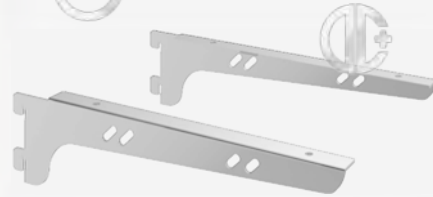

ACCESSORIES

AKSESUARLAR / ACCESSORIES

RRK 11

Rafkolu
Shelf support

Uzunluk / Length 32 cm

Technical Drawing

RRK 12

Rafkolu
Shelf support

Uzunluk / Length 32 cm

Technical Drawing

RRK 13

Rafkolu
Shelf support

Uzunluk / Length 32 cm

Technical Drawing

RRK 7

Rafkolu
Shelf support

Uzunluk / Length 28 cm

Technical Drawing

**UB 3A****U Askılı Rafkolu**

U Hang Rail with Hanging Bar

 W 60, 90, 100, 120 cm
 D 35 cm

Technical Drawing

UB 2B**Raf Çerçevesi**

Shelf Frame