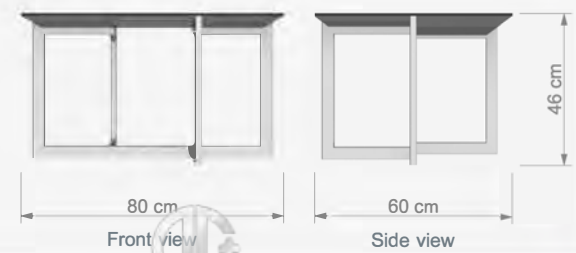

CREA S12

Sehpa

W 80 cm
D 60 cm
H 46 cm