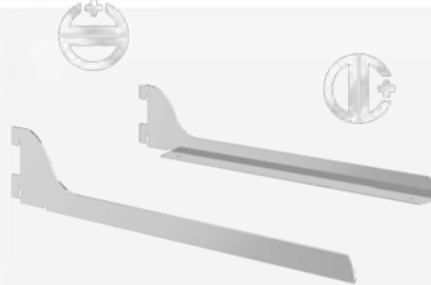

Technical Drawing

RRK 10

Açılı İçrafkolu

 Shelf Support
 (for Profile Slot On Inside)

Uzunluk / Length: 22 cm

Technical Drawing

RRK 9

Rondo Stand, Üst Cam Rafkolu

Round Glass Shelf Support

Uzunluk / Length: 25 cm

Technical Drawing

RRK 1

Terskol

Shelf Support

Uzunluk / Length: 32 cm

Technical Drawing

**RRK 2**

U Ahşap Rafkolu
U Wood Shelf Support

Uzunluk / Length: 20 cm

Technical Drawing

RRK 3

U Cam Rafkolu
U Glass Shelf Support

Uzunluk / Length: 20 cm

Technical Drawing