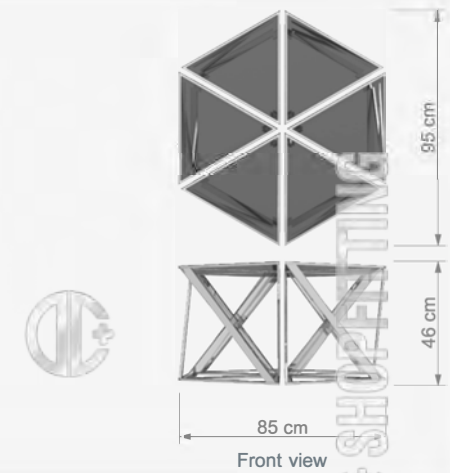

CREA S11

Sehpa
Coffee Table

W 85 cm
D 95 cm
H 46 cm