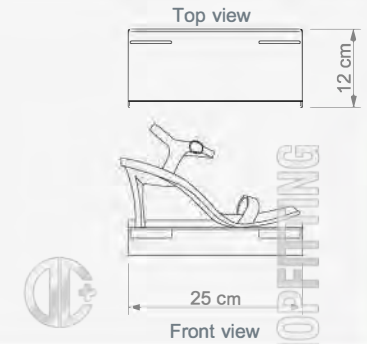

DZ 2

Klasik Kesk Büyükboy
Slatwall Shoe Shelf, Big

W 25 cm
D 12 cm

Technical Drawing

DZ 1

Klasik Ayakkabılık
Slatwall Shoe Shelf
with Custom Sign Slot

W 25 cm
D 12 cm

Technical Drawing