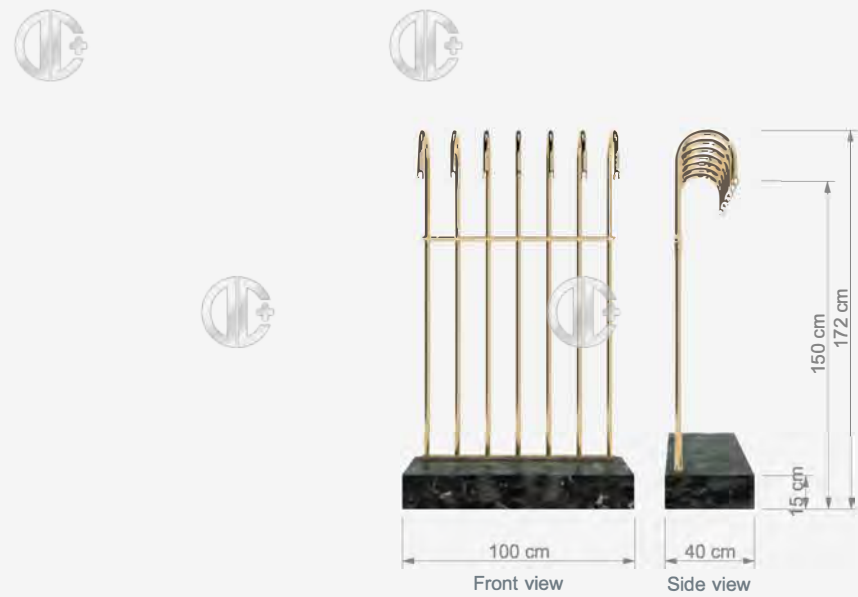

 W 100 cm
 D 52 cm
 H 150 cm

 W 55 cm
 D 45 cm
 H 200 cm

SHOP FITTINGS SYSTEMS

DUVAR SİSTEMLERİ / SHOP FITTINGS SYSTEMS

SFS 42

Modüler Raf Sistemi
Modüler Shopfitting Sistemi

W 55 cm
D 45 cm
H 240 cm

W 55 cm
D 45 cm
H 200 cm

**SFS 53**

NEW PRODUCT

Askı Sistemi
 Hanging Garment Rack

 W 50 cm
 D 50 cm
 H 172 cm

Technical Drawing

SFS 54

NEW PRODUCT

Askı Sistemi
 Hanging Garment Rack

 W 100 cm
 D 40 cm
 H 172 cm

Technical Drawing

SHOP FITTINGS SYSTEMS

DUVAR SİSTEMLERİ / SHOP FITTINGS SYSTEMS

SFS 55

NEW
PRODUCT

Askı Sistemi

Hanging System Rack