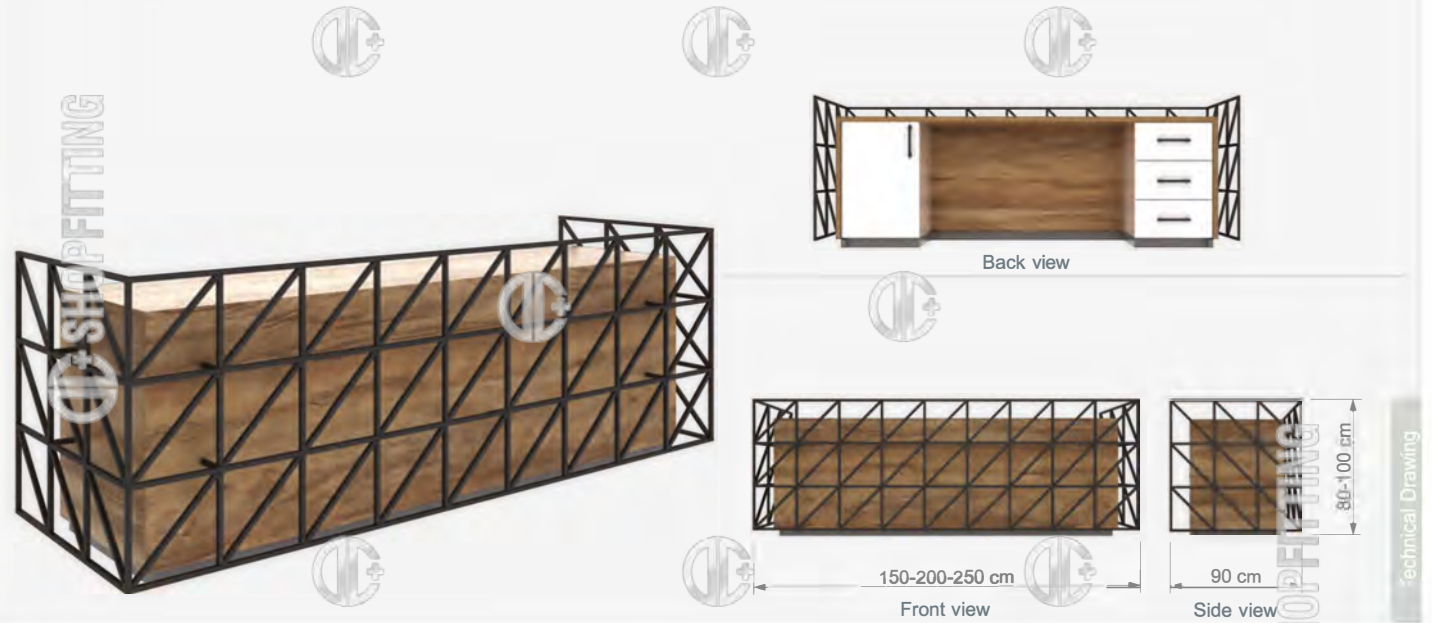

Front view

Side view

Technical Drawing

STORE CASH DESKS

KASA BANKOLARI / STORE CASH DESKS

TEBA 40

Kasa Bankosu

W 150-200-250 cm
 D 90 cm
 H 80-100 cm