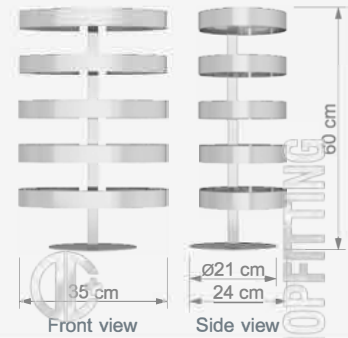

ACCESSORY, BAG, BELT DISPLAY STANDS

AKSESUAR, ÇANTA, KEMER STANDLARI / ACCESSORY, BAG, BELT DISPLAY STANDS

TD 144

Kemerlik

Portable Belt Display Stand

W 35 cm
D 24 cm
H 60 cm