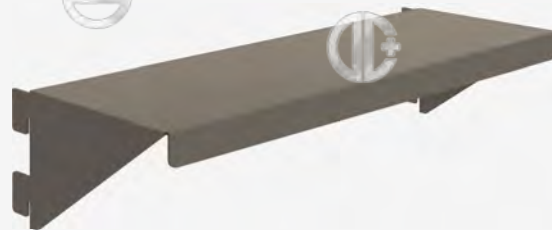

LRK 4

Bükümlü Ayakkabılık Rafı
Shoe Shelf

W 30, 40, 50, 60 cm
D 12 cm
H 7 cm