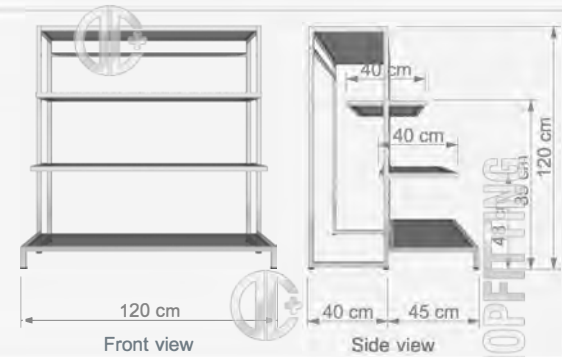

BOUTIQUE NESTING TABLES

KATLAMA BANKOLARI / BOUTIQUE NESTING TABLES

GRACE KB9

Katlama Bankosu
Boutique Nesting Table

W 120 cm
D 85 cm
H 120 cm