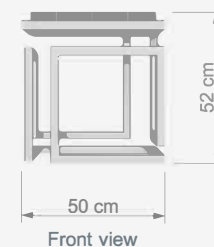

COFFEE TABLES & NESTING TABLES

SEHPALAR & ZİGON SEHPALAR / COFFEE TABLES & NESTING TABLES

CREA S7

Sehpa
Coffee Table

W 50 cm
D 50 cm
H 52 cm