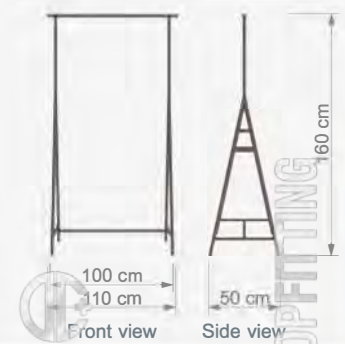

LED
light

Technical Drawing

LED
light

TD DISPLAY STANDS GROUPS

TD STAND GRUBU / TD DISPLAY STANDS GROUPS

ROTA S2

Orta Stand
Display Stand

W 110 cm
D 50 cm
H 160 cm