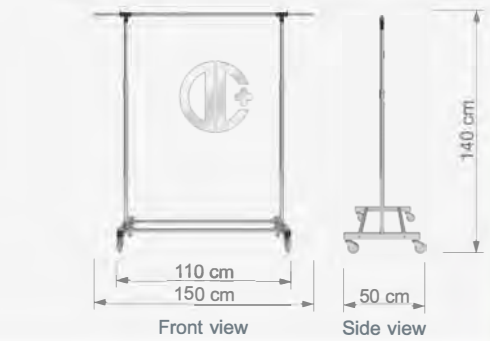

ROTA S37

28' lik Süper Tekli Stand
283 mm Pas Çaplı Çift Bar
Kendili Stand

W 150 cm
D 50 cm
H 140 cm