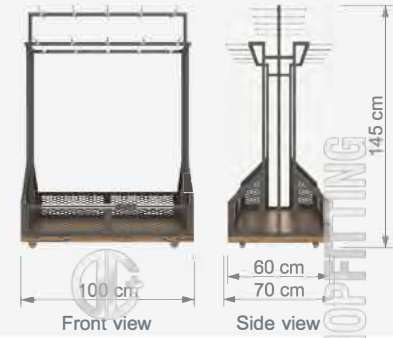

Technical Drawing

ACCESSORY, BAG, BELT DISPLAY STANDS

AKSESUAR, ÇANTA, KEMER STANDLARI / ACCESSORY, BAG, BELT DISPLAY STANDS

TD 169

Kemerlik, Kravatlık
Tie & Belt Display Stand

W 100 cm
D 70 cm
H 145 cm

Technical Drawing