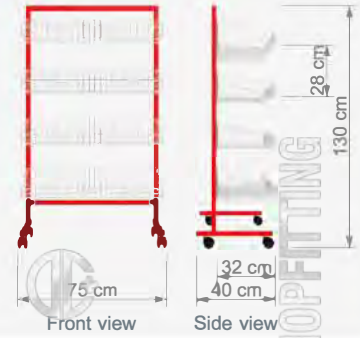

 One Side
Wire Shelf

 W 75 cm
 D 40 cm
 H 130 cm

Technical Drawing

TD 114

 NEW
PRODUCT

**Kasaönü Çift Yönlü
Ayaklı Sepet**

 Double Side
Wire Shelf

 W 75 cm
 D 65 cm
 H 130 cm