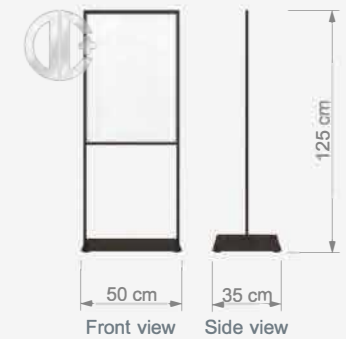

 Double-sided Advertising Poster
Display Stand

 W 75 cm
 D ø40 cm
 H 150 cm

Technical Drawing

TD 172

Çift Taraflı Yönlendirme Standı

 Double-sided Advertising Poster
Display Stand

 W 50 cm
 D 35 cm
 H 125 cm