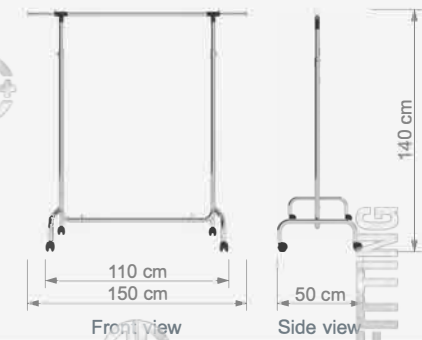

TD DISPLAY STANDS GROUPS

TD STAND GRUBU / TD DISPLAY STANDS GROUPS

ROTA S38

28' lik Süper Tekli Stand
Ø28 mm Best Quality Single Bar
Display Stand

W 150 cm
D 50 cm
H 140 cm

TD 48