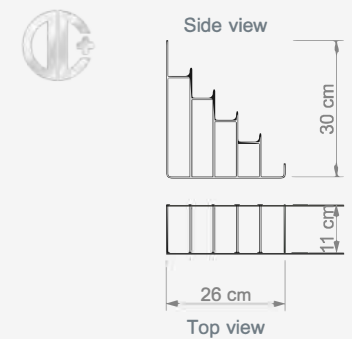

Technical Drawing