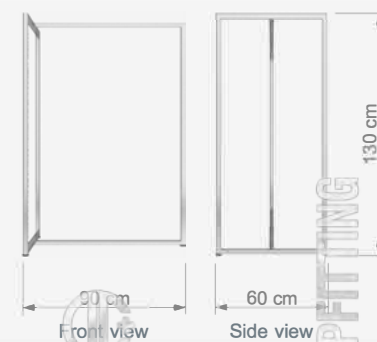

TD DISPLAY STANDS GROUPS

TD STAND GRUBU / TD DISPLAY STANDS GROUPS

ROTA S21

Demonte Orta Stand
Display Stand

W 90 cm
D 60 cm
H 130 cm

TD 31