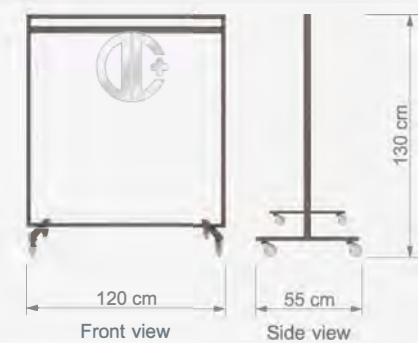

ROTA S16

Orta Stand

120x55x130

W 120 cm
D 55 cm
H 130 cm