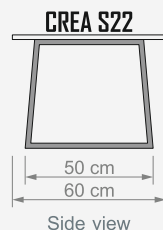

Sehpa

W 80 cm
D 60 cm
H 46 cm

Technical Drawing

COFFEE TABLES & NESTING TABLES

SEHPALAR & ZİĞON SEHPALAR / COFFEE TABLES & NESTING TABLES

CREA S13-S24

Sehpa
Coffee Table

Technical Drawing