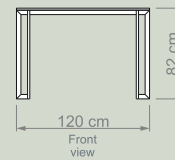

ARCADIA D3

Dresuar
Console Table

W 120 cm
D 41 cm
H 82 cm