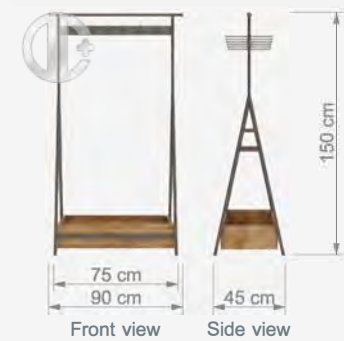

TD 170

Kemerlik, Kravatlık
Tie & Belt Display Stand

W 90 cm
D 45 cm
H 150 cm