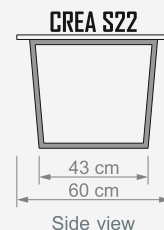

Sehpa

W 80 cm
D 60 cm
H 46 cm

Technical Drawing

COFFEE TABLES & NESTING TABLES

SEHPALAR & ZİĞON SEHPALAR / COFFEE TABLES & NESTING TABLES

CREA S13-S24

Sehpa
Coffee Table

Technical Drawing