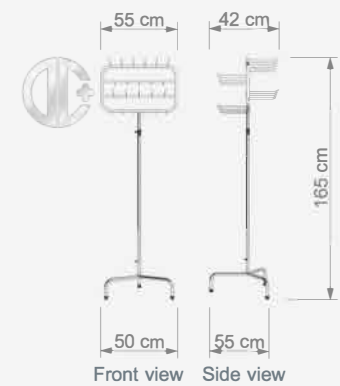

TD 73

Kemerlik, Kravatlık
Tie & Belt Display Stand

W 55 cm
D 55 cm
H 120-170 cm