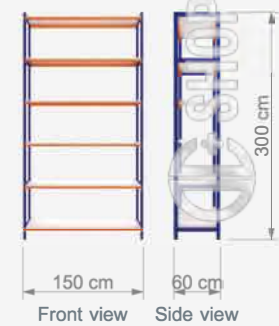

SFS 51

Hafif Rack Depo Raf Sistemi
Warehouse Light Duty Shelf

W 150 cm
D 60 cm
H 300 cm