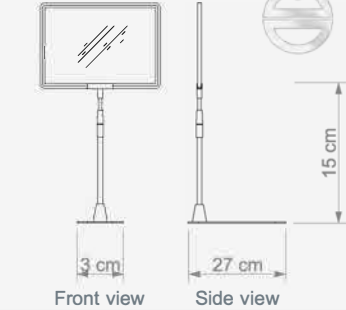

Adjustable Height : 370-540 mm

Front view Side view

Technical Drawing

DZ 29

Ördek Ayak
Rectangular Base Showcard Stand

Adjustable Height : 370-540 mm

Front view Side view

Technical Drawing