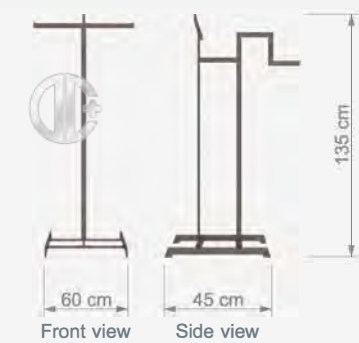

ROTA S53

Orta Stand

Display Stand

W 60 cm
D 45 cm
H 135 cm