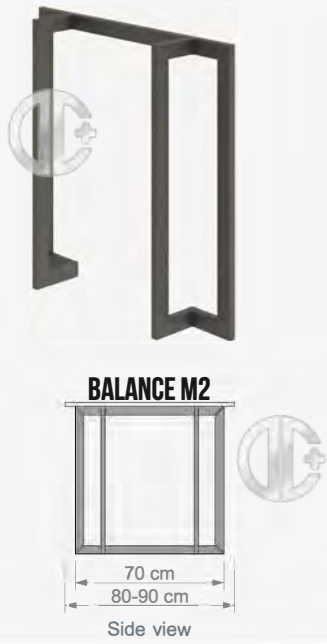

EXECUTIVE OFFICES

OFİS TAKIMLARI / EXECUTIVE OFFICES

Technical Drawing

Technical Drawing