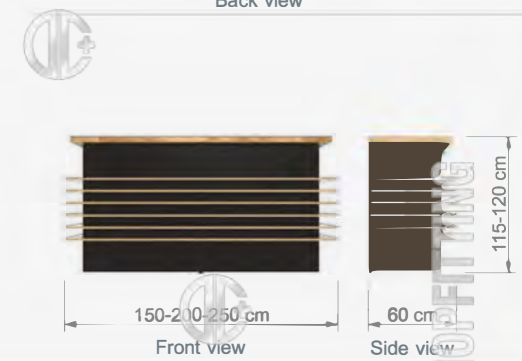

TEBA 43

Kasa Bankosu
Store Cash Desk

W 150-200-250 cm
D 60 cm
H 80-100 cm

STORE CASH DESKS

KASA BANKOLARI / STORE CASH DESKS

TEBA 44

Kasa Bankosu
Store Cash Desk

W 150-200-250 cm
D 60 cm
H 115-120 cm