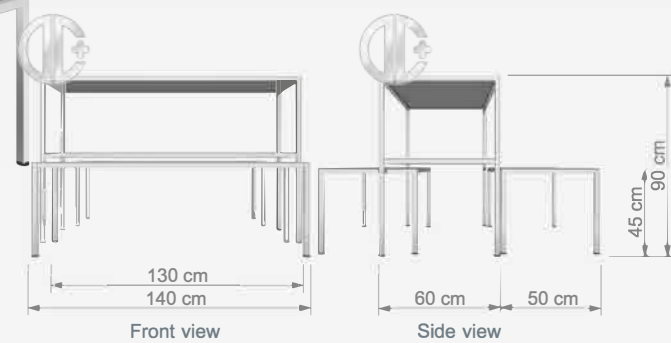

W 140 cm
D 60 cm
H 90 cm

TD 35

Technical Drawing

GRACE KB8

Katlama Bankosu
Boutique Nesting Table

W 140 cm | 130 cm
D 60 cm | 50 cm
H 90 cm | 45 cm

TD 36

Technical Drawing