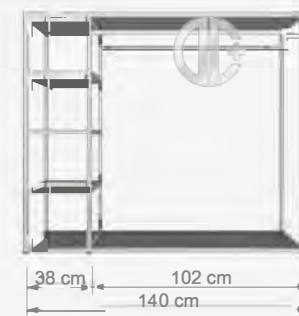

ROTA S87

Demonte Orta Stand

W 140 cm
D 60 cm
H 130 cm

Front view

Technical Drawing