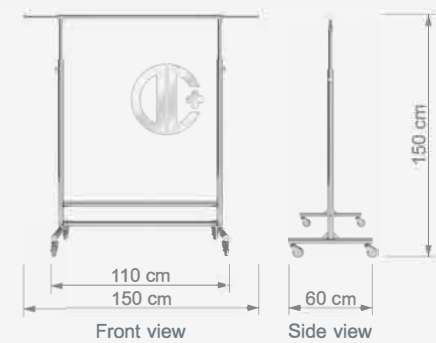

Technical Drawing

ROTA S33

Lüks Sabit Stand
 High Quality Single Eye
 Fixed Stand

W 130 cm
 D 50 cm
 H 135 cm

Technical Drawing

TD DISPLAY STANDS GROUPS

TD STAND GRUBU / TD DISPLAY STANDS GROUPS

ROTA S34

T Orta Ünite
T Display Stand

W 120 cm
D 60 cm
H 160 cm

Technical Drawing

TD 8

ROTA S35

Orta Stand
Display Stand

W 150 cm
D 60 cm
H 150 cm

Technical Drawing