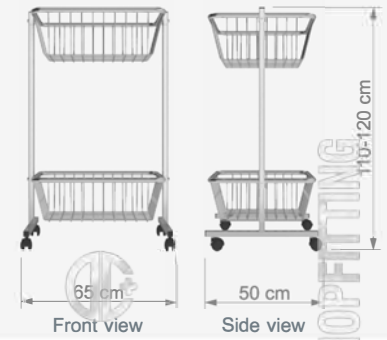

PROMOTION CAGE DUMP BIN, GRIDWALL DISPLAY STANDS

SEPET-HAVUZ-PANOLAR / PROMOTION CAGE DUMP BIN, GRIDWALL DISPLAY STANDS

TD 115

Çift Katlı Havuz

2 Layers Promotion Cage Dump Bin

W 65 cm
D 50 cm
H 110-120 cm