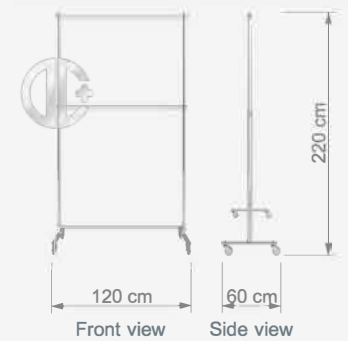

Technical Drawing