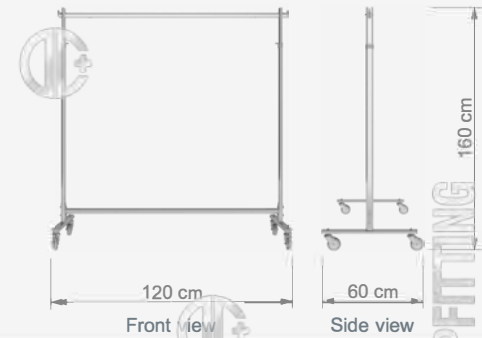

TD DISPLAY STANDS GROUPS

TD STAND GRUBU / TD DISPLAY STANDS GROUPS

ROTA S34

T Orta Ünite
T Display Stand

W 120 cm
D 60 cm
H 160 cm

Technical Drawing

TD 8