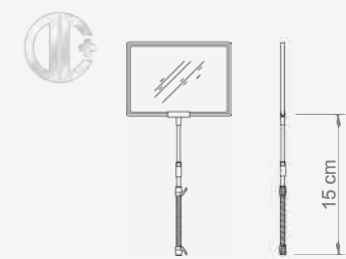

Front view Side view

Technical Drawing