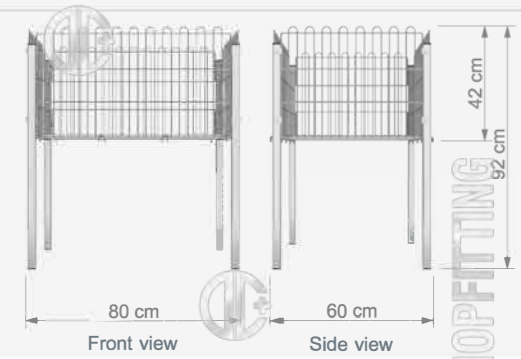

PROMOTION CAGE DUMP BIN, GRIDWALL DISPLAY STANDS

SEPET-HAVUZ-PANOLAR / PROMOTION CAGE DUMP BIN, GRIDWALL DISPLAY STANDS

KL 22

Tel Sepet
Dump Bin

W 80 cm
D 60 cm
H 92 cm

Technical Drawing

KL 25

Tel Sepet
Dump Bin