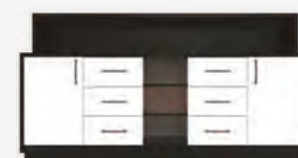

SHOPFITTING

SHOPFITTING

SHOPFITTING

STORE CASH DESKS

KASA BANKOLARI / STORE CASH DESKS

TEBA 38

Kasa Bankosu
Store Cash Desk

W 150-200-250 cm
D 60 cm
H 115-120 cm