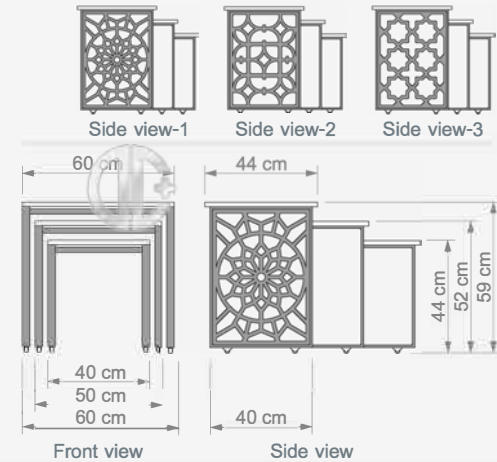

COFFEE TABLES & NESTING TABLES

SEHPALAR & ZİĞON SEHPALAR / COFFEE TABLES & NESTING TABLES

CREA S35

3 lü Zıgön Sehpa 3 Piece Nesting Table

W	60 cm	50 cm	40 cm
D	44 cm	44 cm	44 cm
H	59 cm	52 cm	44 cm