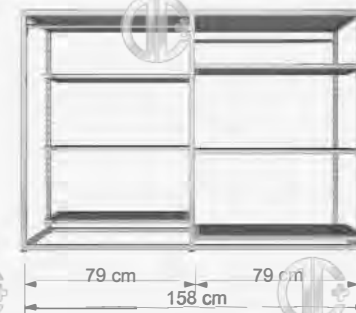

TD DISPLAY STANDS GROUPS

TD STAND GRUBU / TD DISPLAY STANDS GROUPS

ROTA S86

Raf Askı Orta Grup

W 158 cm
D 70 cm
H 130 cm

Front view

Technical Drawing