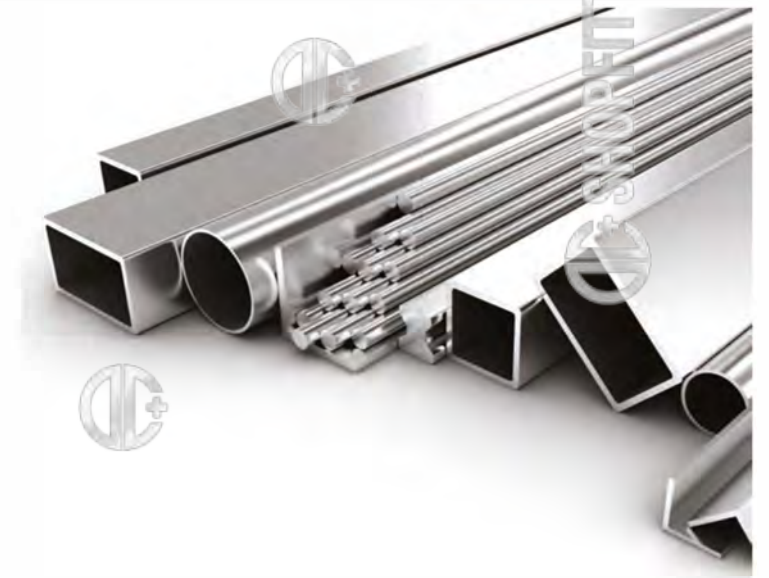

Krom / Chrome	○
Elektro Statik Boya / Siyah Powder-coated Finishes / Black	●
Elektro Statik Boya / Beyaz Powder-coated Finishes / White	○
Elektro Statik Boya / Gri Powder-coated Finishes / Grey	○
Paslanmaz / Stainless	○
Altın / Gold	○
Alüminyum Kaplama / Eloksal Kaplama Anodised Finishes / Natural Anodised Aluminium	○