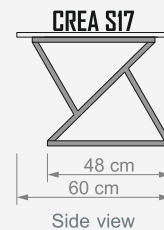

Sehpa

W 80 cm
D 60 cm
H 46 cm

Technical Drawing

COFFEE TABLES & NESTING TABLES

SEHPALAR & ZİĞON SEHPALAR / COFFEE TABLES & NESTING TABLES

CREA S13-S24

Sehpa
Coffee Table

Technical Drawing