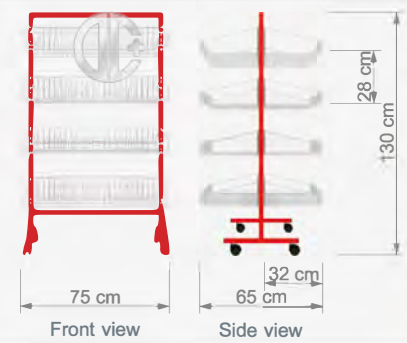

 One Side
Wire Shelf

 W 75 cm
 D 40 cm
 H 130 cm

Technical Drawing

TD 114

 NEW
PRODUCT

**Kasaönü Çift Yönlü
Ayaklı Sepet**

 Double Side
Wire Shelf

 W 75 cm
 D 65 cm
 H 130 cm