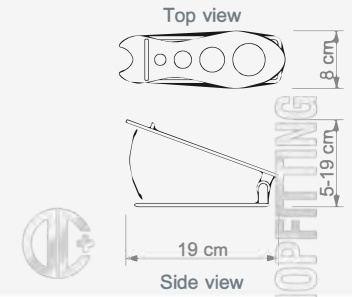

Technical Drawing

OZ 8

3' lü Merdiven Set
3 Piece Acrylic Riser Set

W 22, 21, 20 cm
D 6 cm
H 6, 12, 17 cm