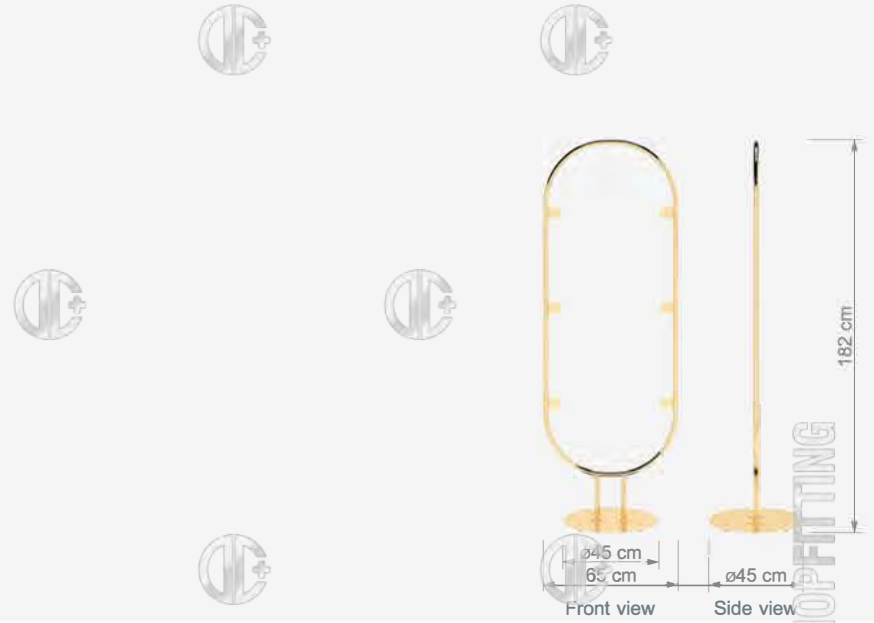

ACCESSORY, BAG, BELT DISPLAY STANDS

AKSESUAR, ÇANTA, KEMER STANDLARI / ACCESSORY, BAG, BELT DISPLAY STANDS

TD 178

NEW PRODUCT

Ayna
Mirror

W 65 cm
D Ø45 cm
H 182 cm

Technical Drawing

TD 179

NEW PRODUCT

Ayna
Mirror

W 50 cm
D 50 cm
H 145 cm