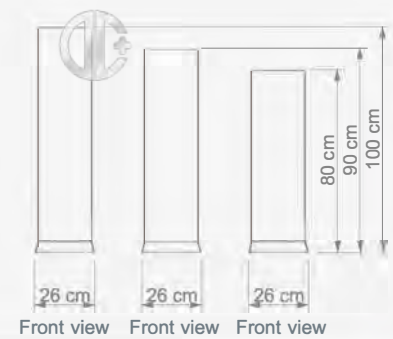

TD 75

Orta Kazaklık Teli
Sweater Wire Display Stand

W 26 cm
D 30 cm
H 80-90-100 cm