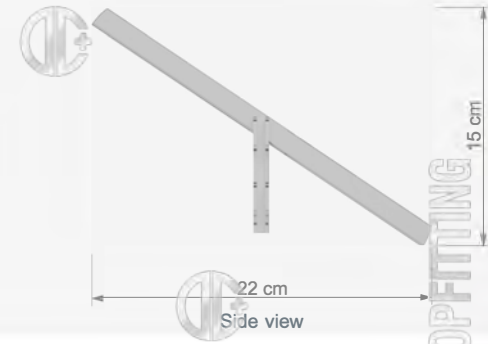

 W 30, 40, 50, 60 cm
 D 12 cm
 H 7 cm

Technical Drawing

ACCESSORIES

AKSESUARLAR / ACCESSORIES

RRK 8

Rondo İçrafkolu

 Rondo Shelf Support
 (for Profile Slot On Inside)

Uzunluk / Length: 25 cm

Technical Drawing

RRK 10

Açılı İçrafkolu

 Shelf Support
 (for Profile Slot On Inside)

Uzunluk / Length: 22 cm

Technical Drawing

RRK 9

Rondo Stand, Üst Cam Rafkolu