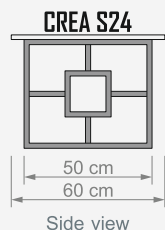

Sehpa

W 80 cm
D 60 cm
H 46 cm

Technical Drawing

COFFEE TABLES & NESTING TABLES

SEHPALAR & ZİĞON SEHPALAR / COFFEE TABLES & NESTING TABLES

CREA S13-S24

Sehpa
Coffee Table

Technical Drawing