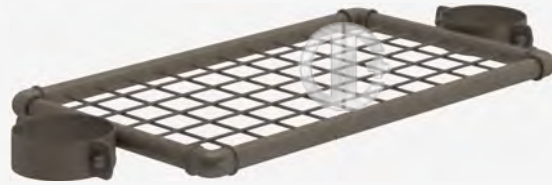

SFS 10A2

Raf Çerçevesi
Shelf Frame

W 60, 90, 100, 120 cm
D 36 cm