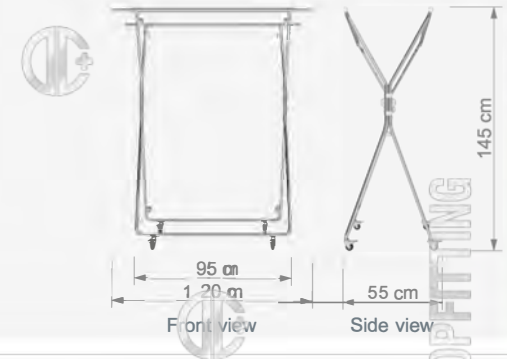

TD DISPLAY STANDS GROUPS

TD STAND GRUBU / TD DISPLAY STANDS GROUPS

ROTA S40

Çiftli Katanır Stand

Double Bar Folding Hanging
Garment Rack

W 1 20cm
D 55 cm
H 1 45cm