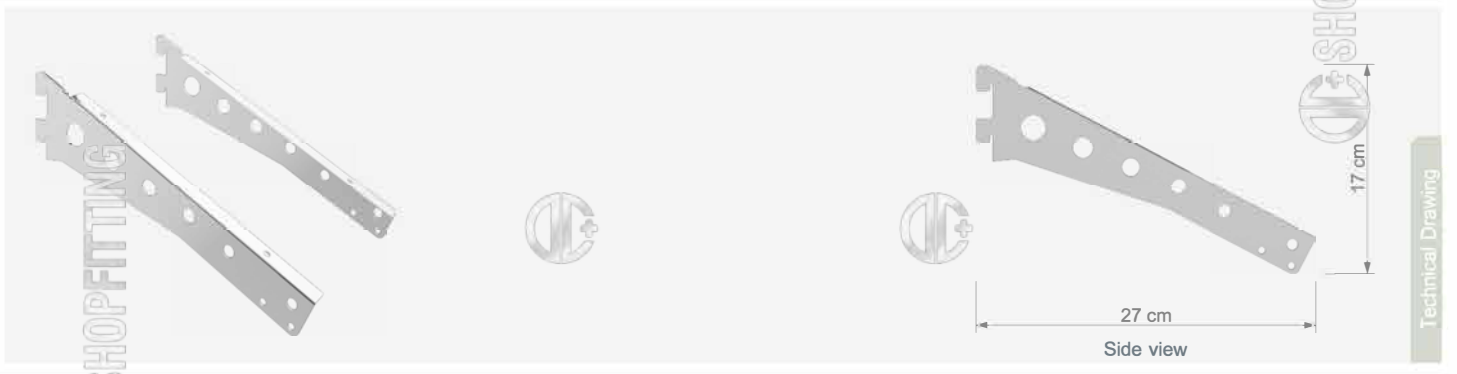

**RRK 2**

U Ahşap Rafkolu
U Wood Shelf Support

Uzunluk / Length: 20 cm

Technical Drawing

RRK 3

U Cam Rafkolu
U Glass Shelf Support

Uzunluk / Length: 20 cm

Technical Drawing

RRK 4

Eğimli Rafkolu
Shelf Support, Sloping

Uzunluk / Length: 27 cm

Technical Drawing

RRK 5

Rafkolu
Shelf Support

Uzunluk / Length: 32 cm

Technical Drawing