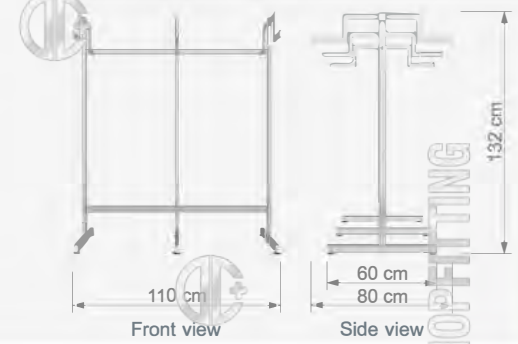

TD DISPLAY STANDS GROUPS

TD STAND GRUBU / TD DISPLAY STANDS GROUPS

ROTA S70

Orta Stand
Display Stand

W 110 cm
D 80 cm
H 132 cm