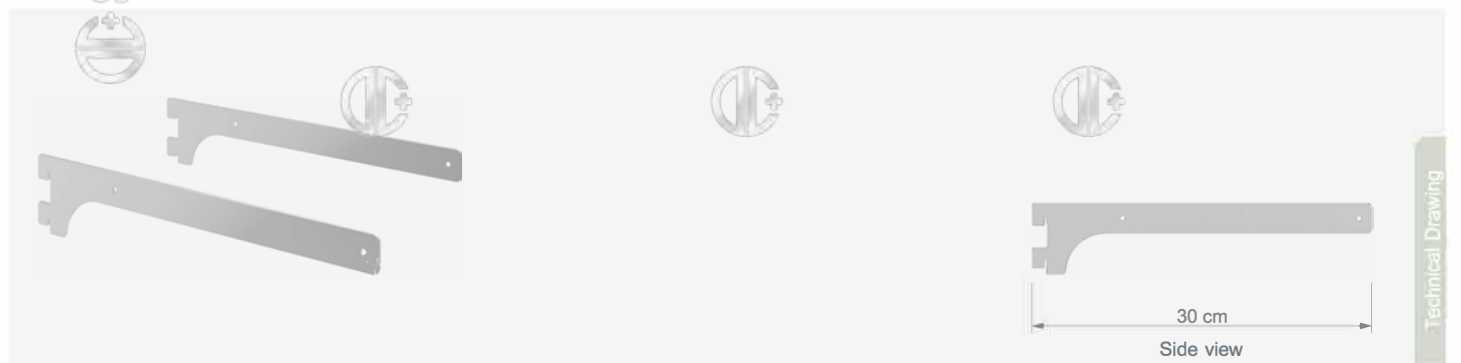

RLK 6

Lazer Rafkolu

Laser Cut Shelf Support

Uzunluk / Length: 30 cm