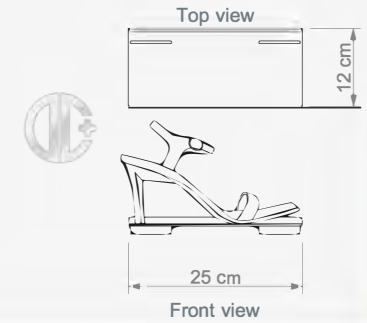

SLATWALL ACCESSORIES, SHOWCARD STANDS AND FRAMES

SATIŞ DESTEKLEME SİSTEMLERİ / SLATWALL ACCESSORIES, SHOWCARD STANDS AND FRAMES

DZ 2

Klasik Kesk Büyükboy
Slatwall Shoe Shelf, Big

W 25 cm
D 12 cm

Technical Drawing

DZ 1

Klasik Ayakkabılık
Slatwall Shoe Shelf
with Custom Sign Slot

W 25 cm
D 12 cm