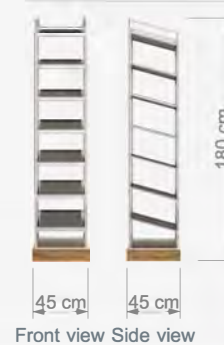

W 90 cm
 D 45 cm
 H 160 cm

Technical Drawing

ROTA S95

Orta Stand
 çelik

W 30 cm
 D 30 cm
 H 140 cm

Technical Drawing

BOUTIQUE NESTING TABLES

KATLAMA BANKOLARI / BOUTIQUE NESTING TABLES