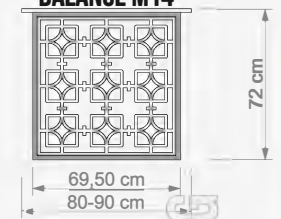

Side view

Technical Drawing

DC+ SHOPFITTING