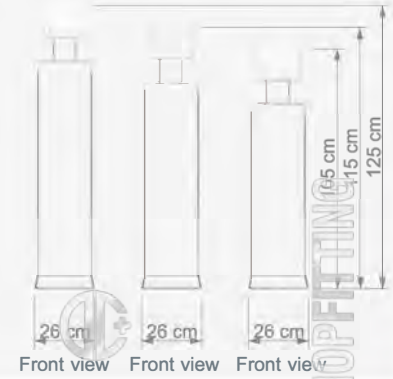

ACCESSORY, BAG, BELT DISPLAY STANDS

AKSESUAR, ÇANTA, KEMER STANDLARI / ACCESSORY, BAG, BELT DISPLAY STANDS

TD 75F

Orta Kazaklık Teli
Sweater Wire Display Stand

W 26 cm
D 30 cm
H 105-115-125 cm