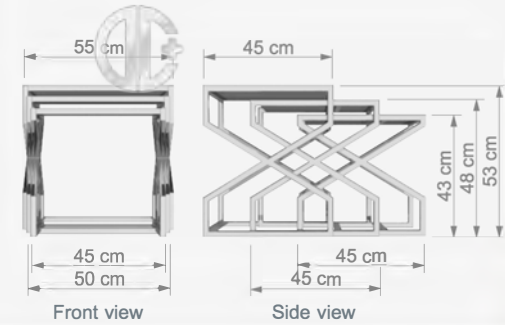

COFFEE TABLES & NESTING TABLES

SEHPALAR & ZİGON SEHPALAR / COFFEE TABLES & NESTING TABLES

CREA S38

3 lü Zigon Sehpa
3 Piece Nesting Table

W	55 cm	50 cm	45 cm
D	45 cm	45 cm	45 cm
H	53 cm	48 cm	43 cm