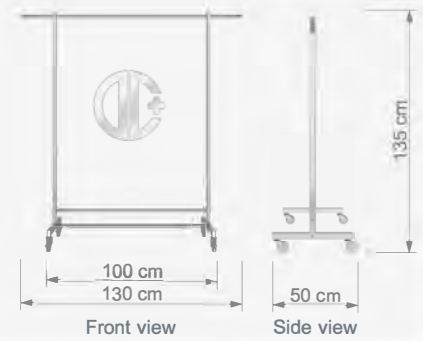

W 120 cm
D 60 cm
H 220 cm

TD 10

Technical Drawing

TD DISPLAY STANDS GROUPS

TD STAND GRUBU / TD DISPLAY STANDS GROUPS

ROTA S32

Süper Çift Katlı Tek Taraflı
 2 Wiers Çift Katlı Tek Taraflı Stand

W 120 cm
 D 60 cm
 H 220 cm

Technical Drawing

ROTA S33

Lüks Sabit Stand
 High Quality Single Eye
 Fixed Stand

W 130 cm
 D 50 cm
 H 135 cm

Technical Drawing

TD DISPLAY STANDS GROUPS

TD STAND GRUBU / TD DISPLAY STANDS GROUPS

ROTA S34