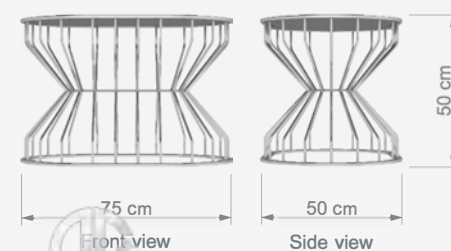

Technical Drawing

CREA S2

Sehpa
Coffee Table

W ø60 cm
D ø60 cm
H 50 cm

Technical Drawing

CREA S3

Sehpa
Coffee Table

W 75 cm
D 50 cm
H 50 cm