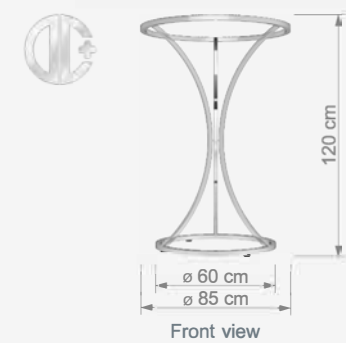

W 70 cm
D 70 cm
H 130 cm

Technical Drawing

ROTA S67

6' lı Ahtapot
5 Way Peak with Straight Arms

W 160 cm
D 100 cm
H 130 cm

Technical Drawing

TD DISPLAY STANDS GROUPS

TD STAND GRUBU / TD DISPLAY STANDS GROUPS

TD STAND GRUBU / TD DISPLAY STANDS GROUPS

ROTA S72

Orta Stand
Display Stand

W 150 cm
D 45 cm
H 140 cm

ROTA S73

Kum Saati Stand
Sand Watch Display Stand

W Ø 85 cm
D Ø 85 cm
H 120 cm

TD DISPLAY STANDS GROUPS