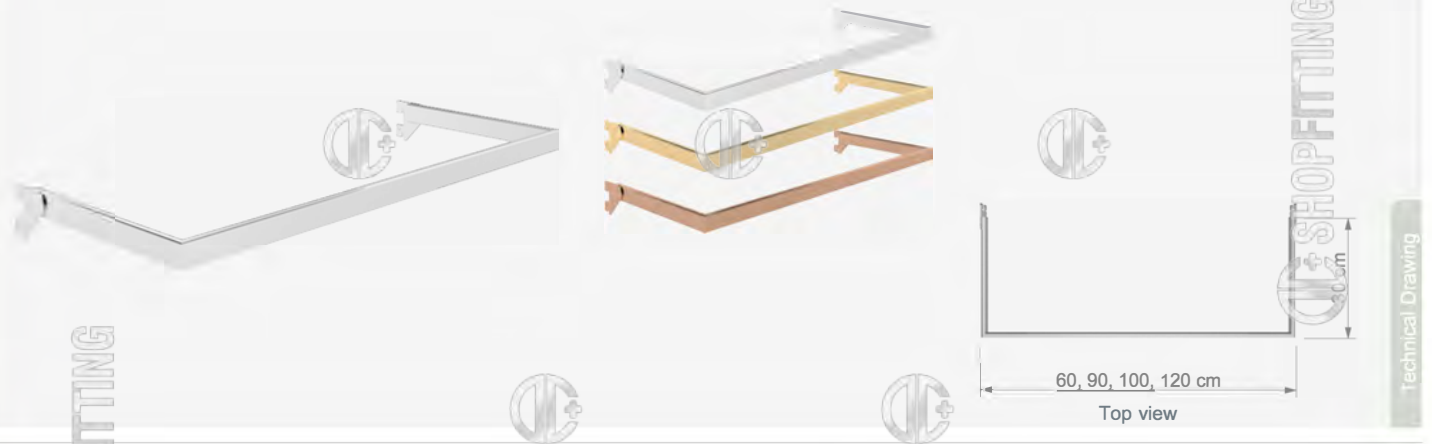

UB 1-45

U Askı Aparatı
U Shaped Hanging Rail

W 60, 90, 100, 120 cm
D 30 cm