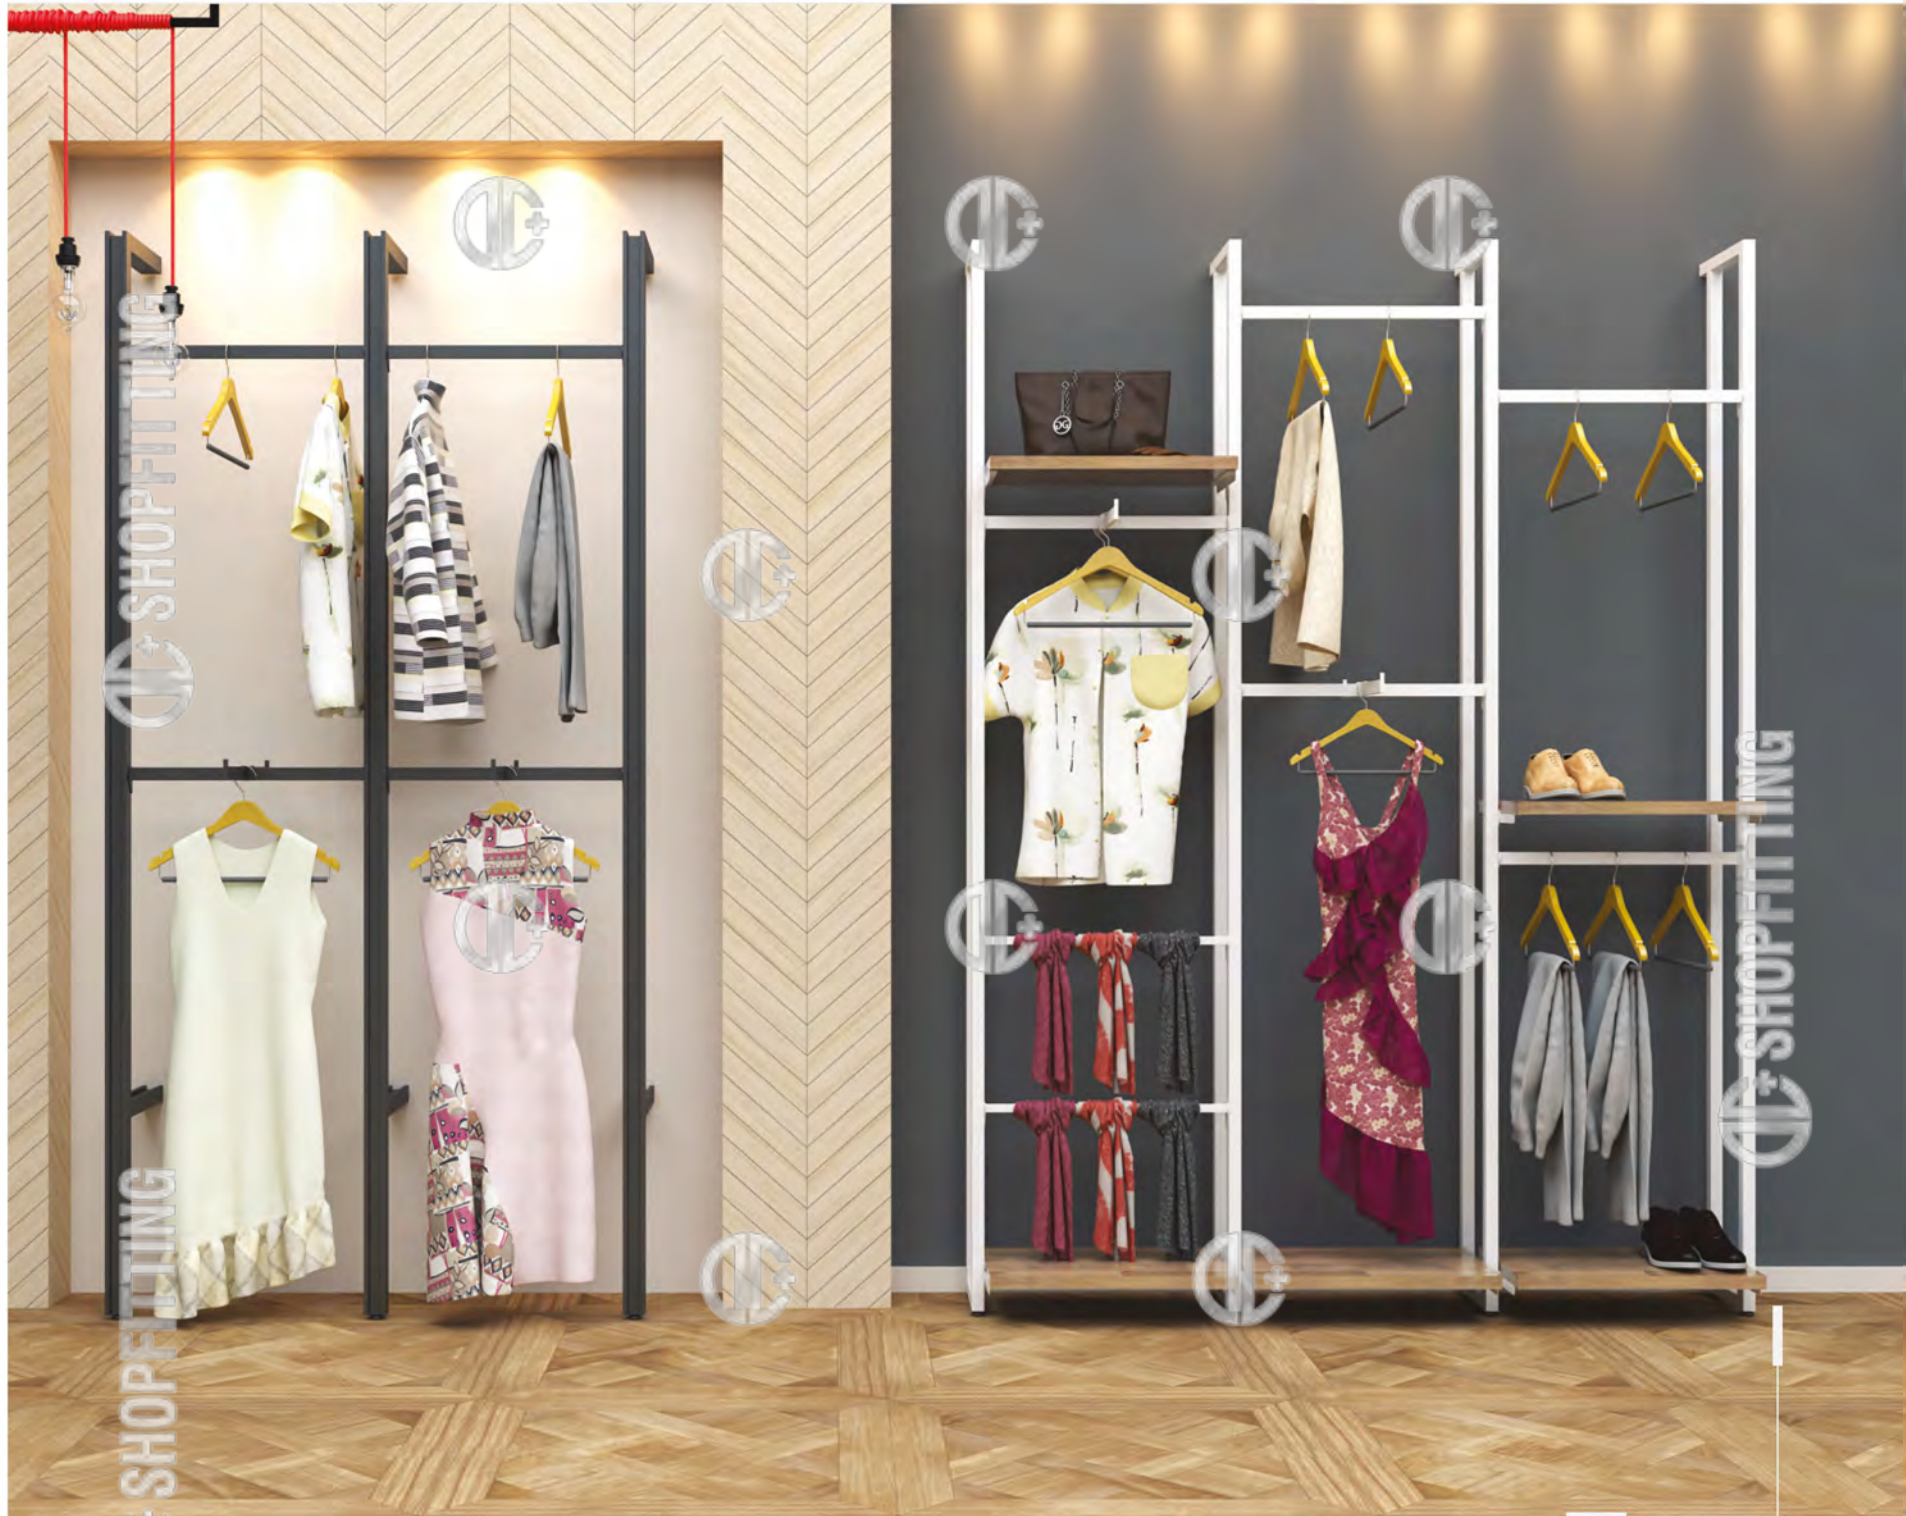

SHOP FITTINGS SYSTEMS

DUVAR SİSTEMLERİ / SHOP FITTINGS SYSTEMS