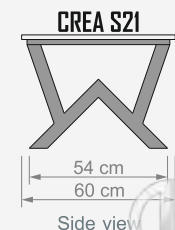

Sehpa

W 80 cm
D 60 cm
H 46 cm

Technical Drawing

COFFEE TABLES & NESTING TABLES

SEHPALAR & ZİĞON SEHPALAR / COFFEE TABLES & NESTING TABLES

CREA S13-S24

Sehpa
Coffee Table

Technical Drawing