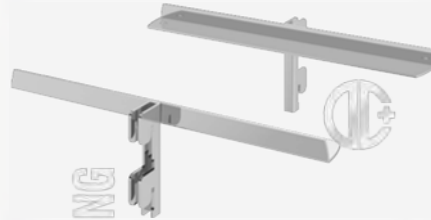

 W 30, 40, 50, 60 cm
 D 12 cm
 H 7 cm

Technical Drawing

ACCESSORIES

AKSESUARLAR / ACCESSORIES

RRK 8

Rondo İçrafkolu

 Rondo Shelf Support
 (for Profile Slot On Inside)

Uzunluk / Length: 25 cm

Technical Drawing

RRK 10

Açılı İçrafkolu

 Shelf Support
 (for Profile Slot On Inside)

Uzunluk / Length: 22 cm

Technical Drawing

RRK 9

Rondo Stand, Üst Cam Rafkolu