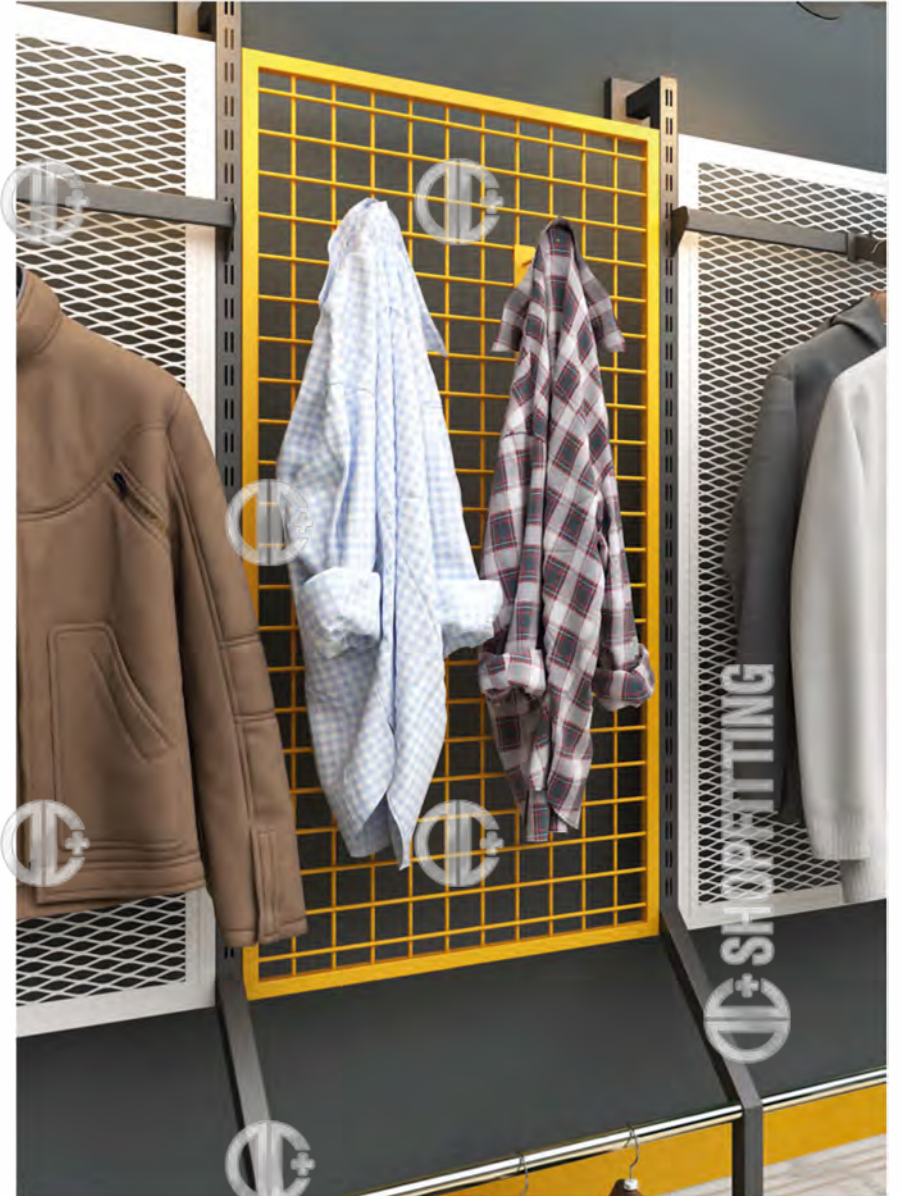

DUVAR SİSTEMLERİ / SHOP FITTINGS SYSTEMS

SFS 58

NEW
PRODUCT

Duvar Raf Sistemi
Modular Shopfitting System

W 8 cm
D 33 cm
H 240 cm
□ 25x25 mm

SHOP FITTINGS SYSTEMS

DUVAR SİSTEMLERİ / SHOP FITTINGS SYSTEMS

SHOP FITTINGS SYSTEMS