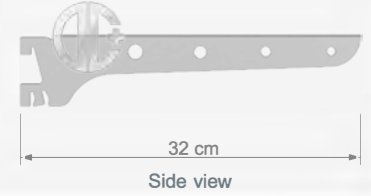

**RRK 2**

U Ahşap Rafkolu
U Wood Shelf Support

Uzunluk / Length: 20 cm

Technical Drawing

RRK 3

U Cam Rafkolu
U Glass Shelf Support

Uzunluk / Length: 20 cm

Technical Drawing

RRK 4

Eğimli Rafkolu
Shelf Support, Sloping

Uzunluk / Length: 27 cm

Technical Drawing

RRK 5

Rafkolu
Shelf Support

Uzunluk / Length: 32 cm

Technical Drawing

ACCESSORIES

AKSESUARLAR / ACCESSORIES

RRK 11

Rafkolu
Shelf support

Uzunluk / Length 32 cm

Technical Drawing

RRK 12

Rafkolu
Shelf support