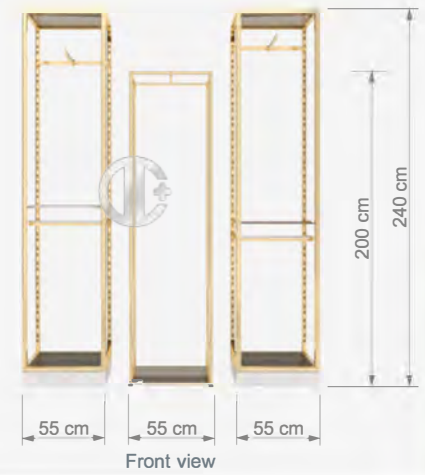

 W 100 cm
 D 52 cm
 H 150 cm

 W 55 cm
 D 45 cm
 H 200 cm

SHOP FITTINGS SYSTEMS

DUVAR SİSTEMLERİ / SHOP FITTINGS SYSTEMS

SFS 42

Modüler Raf Sistemi
Modüler Shopfitting Sistemi

W 55 cm
D 45 cm
H 240 cm

W 55 cm
D 45 cm
H 200 cm