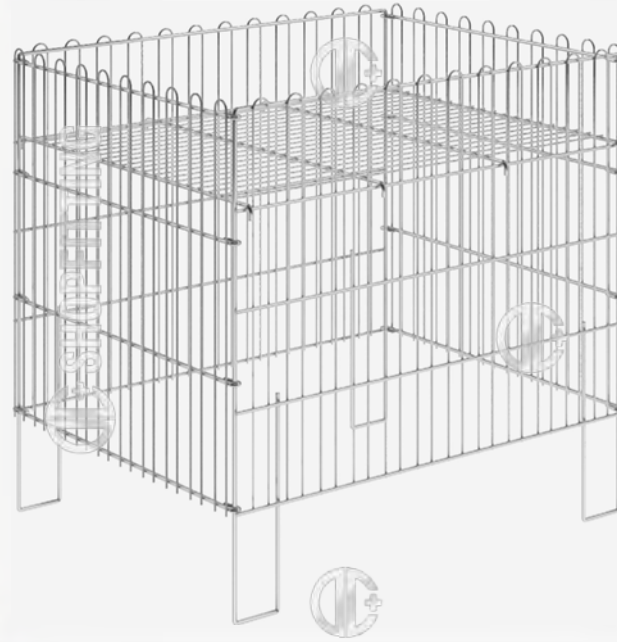

PROMOTION CAGE DUMP BIN, GRIDWALL DISPLAY STANDS

SEPET-HAVUZ-PANOLAR / PROMOTION CAGE DUMP BIN, GRIDWALL DISPLAY STANDS

KL 23

Katlanır Tel Sepet
Folding Wire Dump Bin

W 80 cm
D 60 cm
H 72 cm