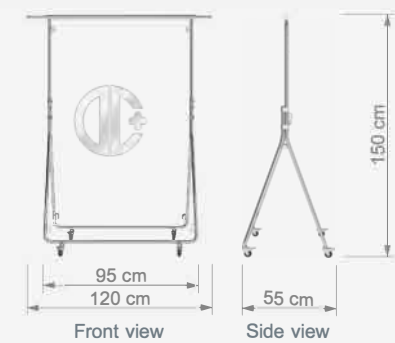

28' lik Süper Tekli Stand
283 mm Pas Çaplı Çift Bar
Kendili Stand

W 150 cm
D 50 cm
H 140 cm

Technical Drawing

TD DISPLAY STANDS GROUPS

TD STAND GRUBU / TD DISPLAY STANDS GROUPS

**ROTA S38**

28' lik Süper Tekli Stand
 Ø28 mm Best Quality Single Bar
 Display Stand

W 150 cm
 D 50 cm
 H 140 cm

TD 48

**ROTA S39**

Tekli Katlanır Stand
 Single Bar Folding Rolling
 Garment Rack

W 120 cm
 D 55 cm
 H 150 cm

TD 50

TD DISPLAY STANDS GROUPS

TD STAND GRUBU / TD DISPLAY STANDS GROUPS

ROTA S40

Çiftli Katanır Stand

Double Bar Folding Hanging
Garment Rack

W 1 20cm
D 55 cm
H 1 45cm

ROTA S41

28' lik Lüks Süper Çiftli

625 mm Best Quality Double Bar
Elastic Stand

W 1 50cm
D 85 cm
H 1 40cm