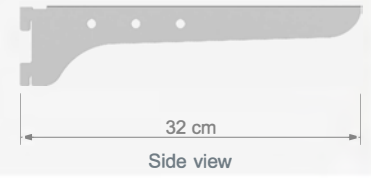

Uzunluk / Length 32 cm

Technical Drawing

RRK 13

Rafkolu
Shelf support

Uzunluk / Length 32 cm

Technical Drawing

RRK 7

Rafkolu
Shelf support

Uzunluk / Length 28 cm

Technical Drawing

**UB 3A****U Askılı Rafkolu**

U Hang Rail with Hanging Bar

 W 60, 90, 100, 120 cm
 D 35 cm

Technical Drawing

UB 2B**Raf Çerçevesi**

Shelf Frame