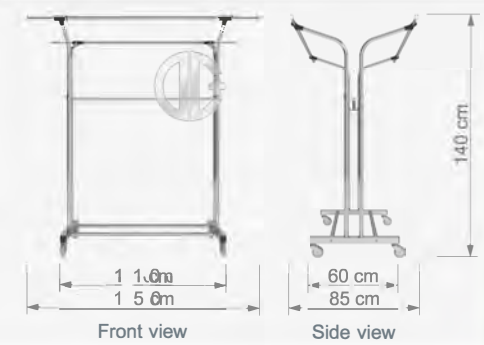

ROTA S40

Çiftli Katanır Stand

Double Bar Folding Hanging
Garment Rack

W 1 20cm
D 55 cm
H 1 45cm

ROTA S41

28' lik Lüks Süper Çiftli

625 mm Best Quality Double Bar
Elastic Stand

W 1 50cm
D 85 cm
H 1 40cm

TD DISPLAY STANDS GROUPS

TD STAND GRUBU / TD DISPLAY STANDS GROUPS

ROTA SIII

NEW PRODUCT

Süper V Ayarlı Stand
V Height Adjustable Display Stand

W 125 cm
D 80 cm
H 150-180 cm

Technical Drawing

TD 12