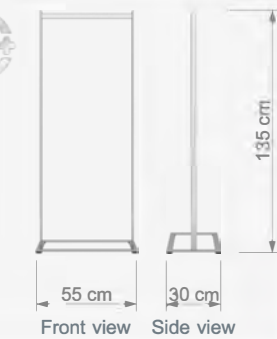

Demonte L Kemerlik, KraVatlık

Tie & Belt Display Stand

W 60 cm
D 50 cm
H 175 cm

Technical Drawing

TD 177

Kemerlik, KraVatlık

Tie & Belt Display Stand

W 55 cm
D 30 cm
H 135 cm