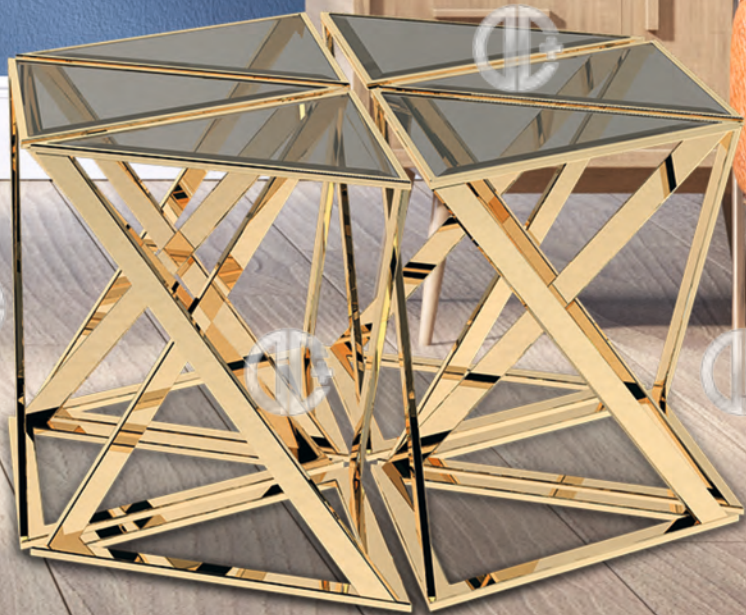

SHOPFITTING

SHOPFITTING

SHOPFITTING