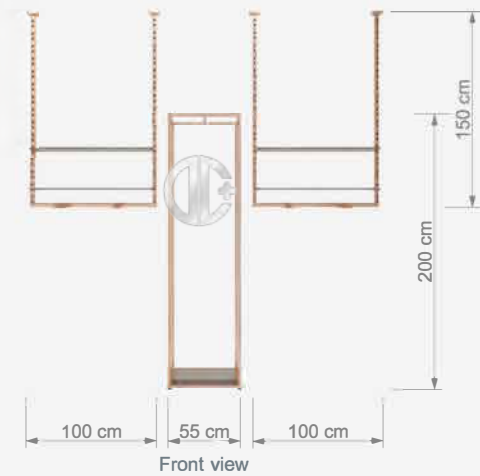

W 42 mm
D 14 mm
H 200 cm

GKC 1A

Geniş Konik Ahşap
Twin Slot Wall Upright
with Wood

W 64 mm
D 22 mm
H 200 cm

SHOP FITTINGS SYSTEMS

DUVAR SİSTEMLERİ / SHOP FITTINGS SYSTEMS

**SFS 41**
Duvar Raf Sistemi
 Modular Shopfitting System

 W 100 cm
 D 52 cm
 H 150 cm

 W 55 cm
 D 45 cm
 H 200 cm

SHOP FITTINGS SYSTEMS

DUVAR SİSTEMLERİ / SHOP FITTINGS SYSTEMS

SFS 42

Modüler Raf Sistemi
Modüler Shopfitting Sistemi

W 55 cm
D 45 cm
H 240 cm

W 55 cm
D 45 cm
H 200 cm