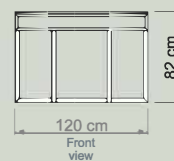

ARCADIA D5

Dresuar
Console Table

W 120 cm
D 41 cm
H 82 cm