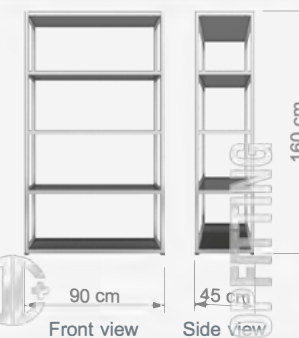

W 90 cm
 D 45 cm
 H 160 cm

Technical Drawing

ROTA S95

Orta Stand
 çelik

W 30 cm
 D 30 cm
 H 140 cm

Technical Drawing

BOUTIQUE NESTING TABLES

KATLAMA BANKOLARI / BOUTIQUE NESTING TABLES