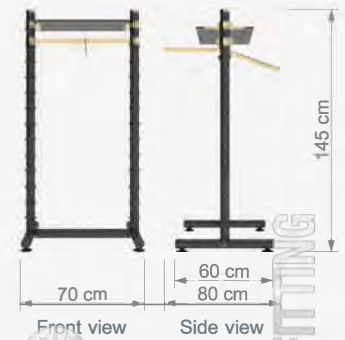

W 65 cm
D ø45 cm
H 182 cm

Technical Drawing

TD 178

Ayna
Mirror

W 65 cm
D ø45 cm
H 182 cm

Technical Drawing

SHOP FITTINGS SYSTEMS

DUVAR SİSTEMLERİ / SHOP FITTINGS SYSTEMS

Orta Stand
Display Stand

W 120 cm
D 50 cm
H 200 cm

TD DISPLAY STANDS GROUPS

TD STAND GRUBU / TD DISPLAY STANDS GROUPS

ROTA S98

NEW
PRODUCT

Orta Stand
Display Stand

W 70 cm
D 80 cm
H 145 cm