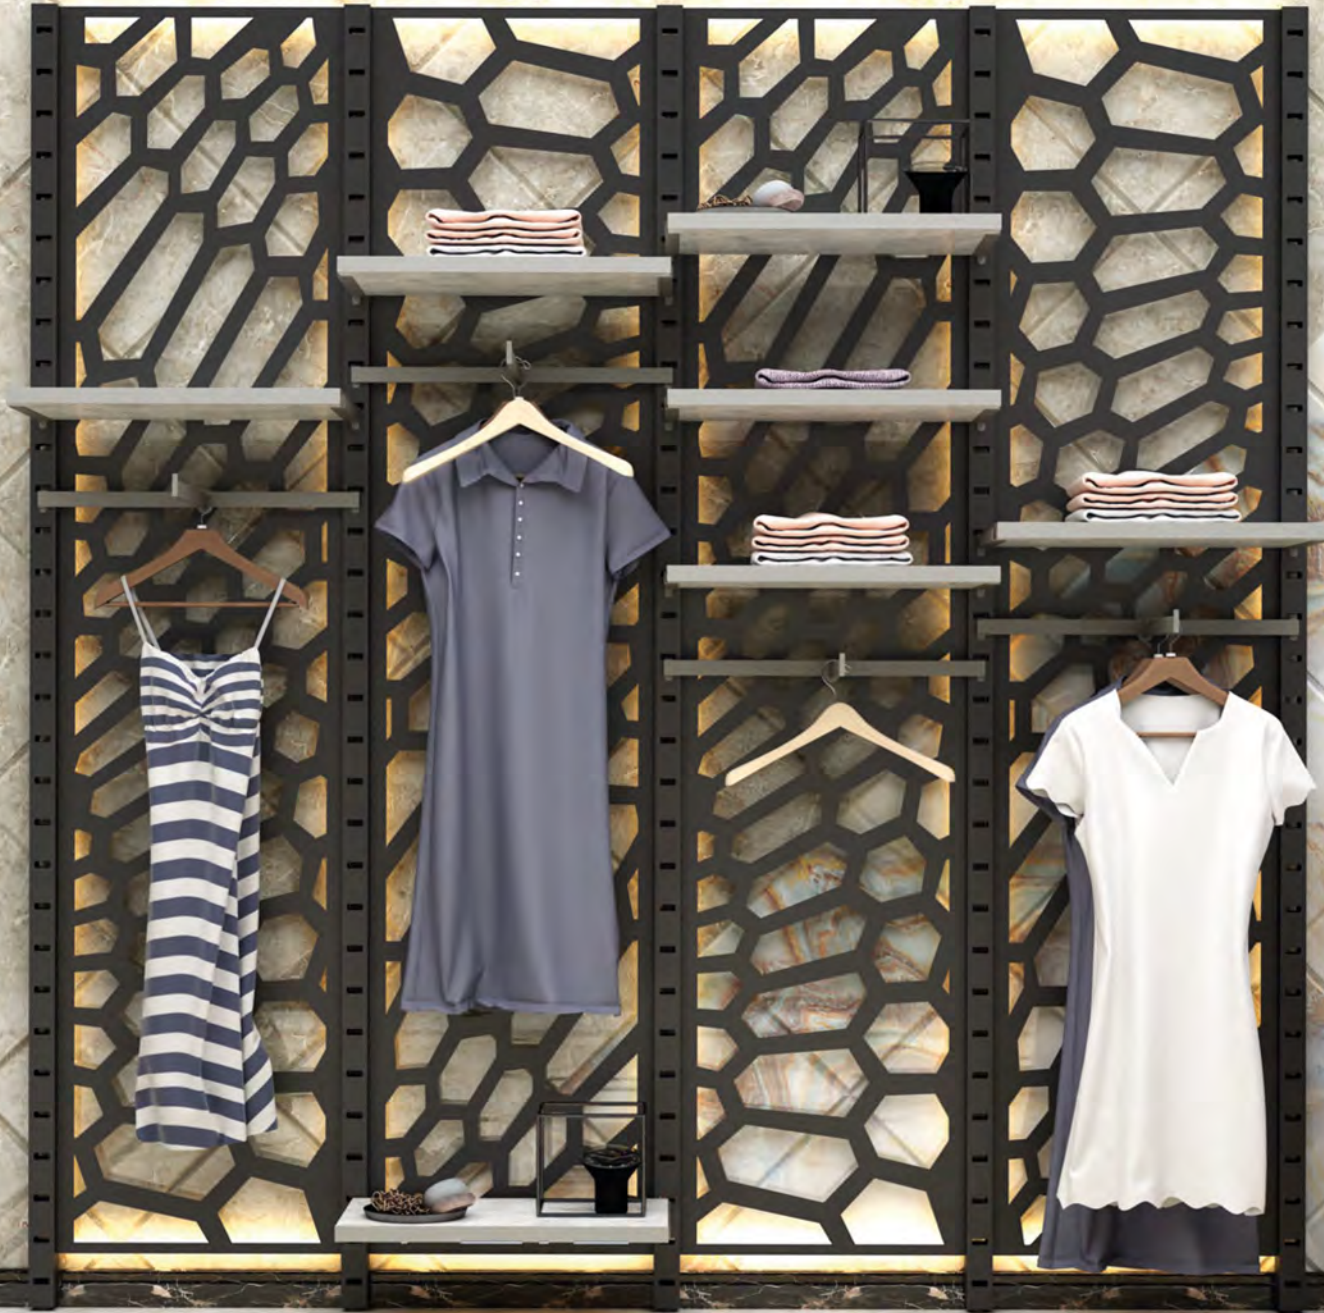

SFS 51

Hafif Rack Depo Raf Sistemi
 Warehouse Light Duty Shelf

W 150 cm
 D 60 cm
 H 300 cm

Technical Drawing

SHOP FITTINGS SYSTEMS

DUVAR SİSTEMLERİ / SHOP FITTINGS SYSTEMS

LASER CUT METAL DESIGNS

LAZER KESİM PANELLER / LASER CUT METAL DESIGNS