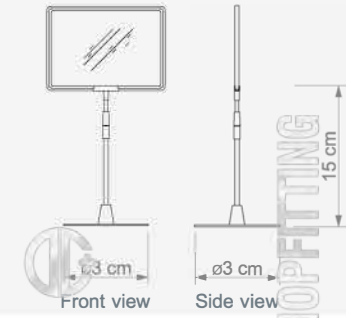

Front view Side view

Technical Drawing

DZ 29

Ördek Ayak
Rectangular Base Showcard Stand

Adjustable Height : 370-540 mm