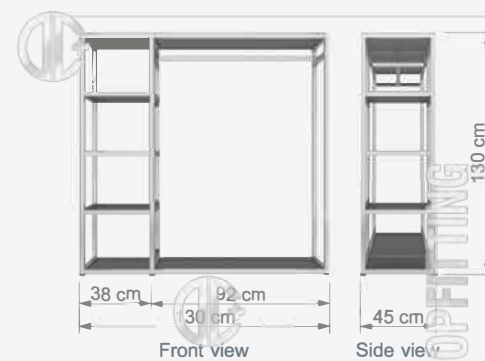

TD DISPLAY STANDS GROUPS

TD STAND GRUBU / TD DISPLAY STANDS GROUPS

ROTA S88

Demonte Orta Stand
Demountable Display Stand

W 130 cm
D 45 cm
H 130 cm

TD 26