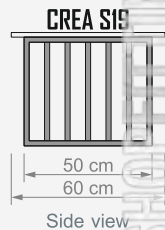

Sehpa

W 80 cm
D 60 cm
H 46 cm

Technical Drawing

COFFEE TABLES & NESTING TABLES

SEHPALAR & ZİĞON SEHPALAR / COFFEE TABLES & NESTING TABLES

CREA S13-S24

Sehpa
Coffee Table

Technical Drawing