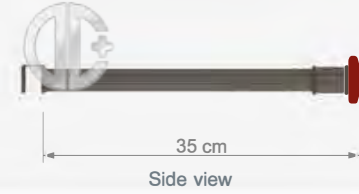

SHOPFITTING

SHOP FITTINGS SYSTEMS

DUVAR SİSTEMLERİ / SHOP FITTINGS SYSTEMS

SFS 10A1

Baston, Düz
Front Area Bracket

Uzunluk / Length: 35 cm

Technical Drawing

SFS 10A2

Raf Çerçevesi
Shelf Frame

W 60, 90, 100, 120 cm
D 36 cm

Technical Drawing

SFS 10A3

Askı Aparatı
Hanging Bar

W 60, 90, 100, 120 cm

Technical Drawing

SFS 10A4