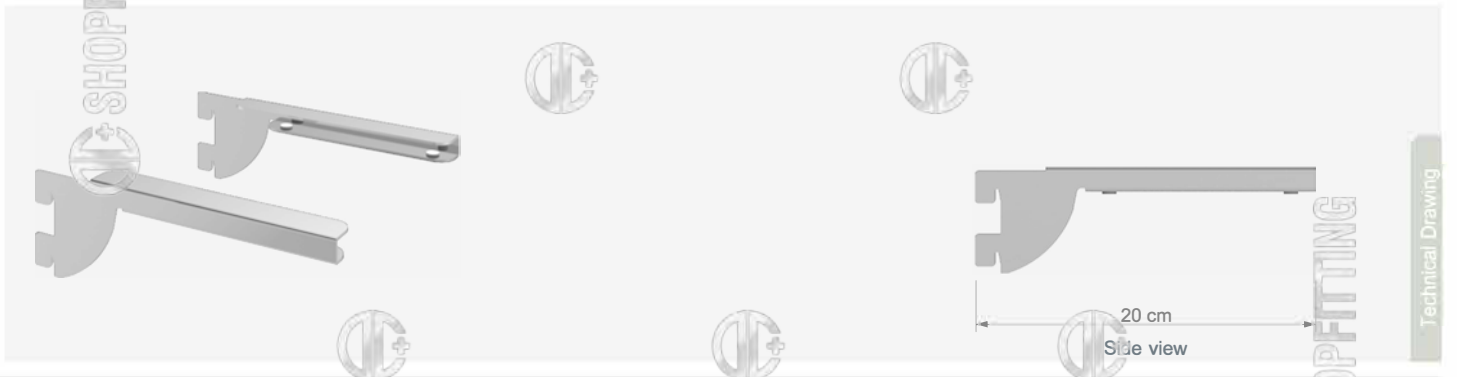

**RRK 2**

U Ahşap Rafkolu
U Wood Shelf Support

Uzunluk / Length: 20 cm

Technical Drawing

RRK 3

U Cam Rafkolu
U Glass Shelf Support

Uzunluk / Length: 20 cm

Technical Drawing

RRK 4

Eğimli Rafkolu
Shelf Support, Sloping

Uzunluk / Length: 27 cm

Technical Drawing

RRK 5

Rafkolu
Shelf Support

Uzunluk / Length: 32 cm

Technical Drawing