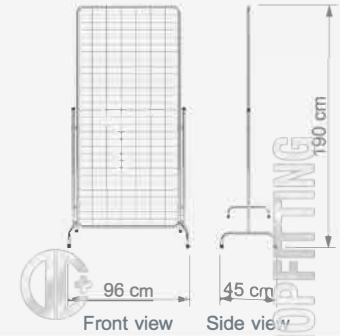

PROMOTION CAGE DUMP BIN, GRIDWALL DISPLAY STANDS

SEPET-HAVUZ-PANOLAR / PROMOTION CAGE DUMP BIN, GRIDWALL DISPLAY STANDS

KL 16

Pano
Gridwall Display Stand

96x200 (h) cm
66x200 (h) cm
66x160 (h) cm