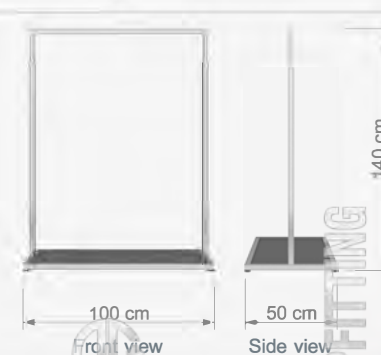

TD DISPLAY STANDS GROUPS

TD STAND GRUBU / TD DISPLAY STANDS GROUPS

ROTA S19

30x30 Demonte Orta Stand
Orta Stand (30x30)

W 100 cm
D 50 cm
H 140 cm