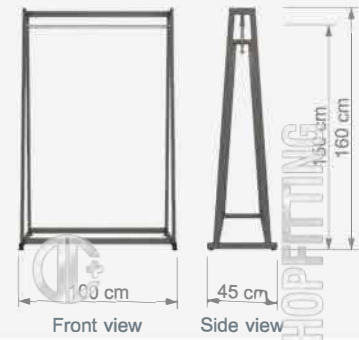

TD DISPLAY STANDS GROUPS

TD STAND GRUBU / TD DISPLAY STANDS GROUPS

ROTA S108

NEW PRODUCT

Orta Stand
Display Stand

W 100 cm
D 45 cm
H 160 cm

LED
light

Technical Drawing