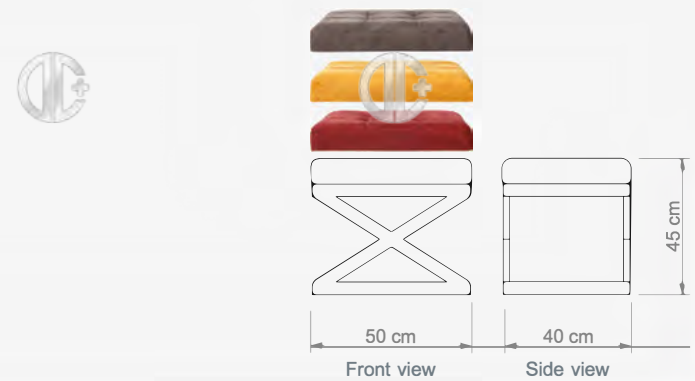

WING 5

Oturma Bankı
(Bank)

W 50 cm
D 40 cm
H 45 cm