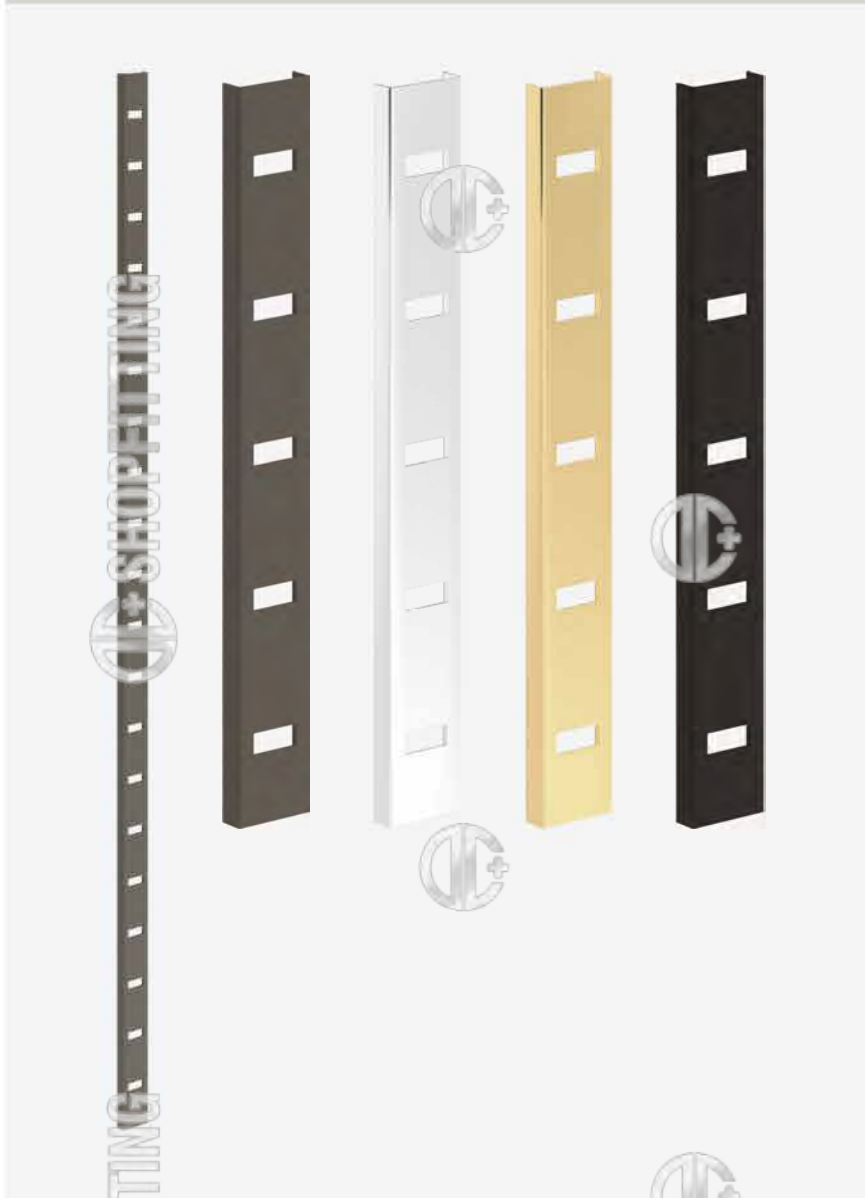

DUVAR SİSTEMLERİ / SHOP FITTINGS SYSTEMS

SHOP FITTINGS SYSTEMS

DUVAR SİSTEMLERİ / SHOP FITTINGS SYSTEMS

SFS 8

Duvar Raf Sistemi
Modular Shopfitting System

W 5 cm
D 1,5 cm
H 200 cm

SHOP FITTINGS SYSTEMS

DUVAR SİSTEMLERİ / SHOP FITTINGS SYSTEMS