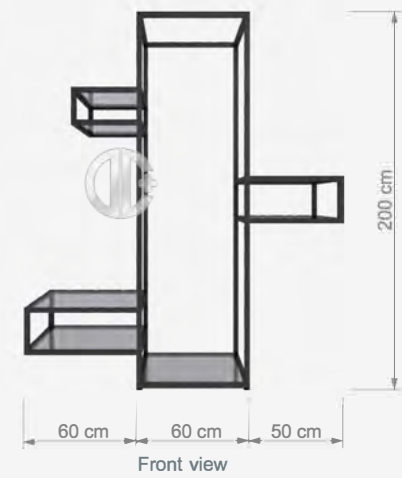

Modüler Raf Sistemi

W 90 cm
D 40 cm
H 260 cm

Technical Drawing

SFS 47

Vitrin Raf Sistemi
Window Display Showcase

W 170 cm
D 60 cm
H 200 cm

SHOP FITTINGS SYSTEMS

DUVAR SİSTEMLERİ / SHOP FITTINGS SYSTEMS

**SFS 49**

Hafif Rack Depo Raf Sistemi
 Warehouse Light Duty Shelf

W 90 cm
 D 60 cm
 H 200 cm

Technical Drawing

SFS 50

Hafif Rack Depo Raf Sistemi
 Warehouse Light Duty Shelf

W 120 cm
 D 60 cm
 H 240 cm

Technical Drawing