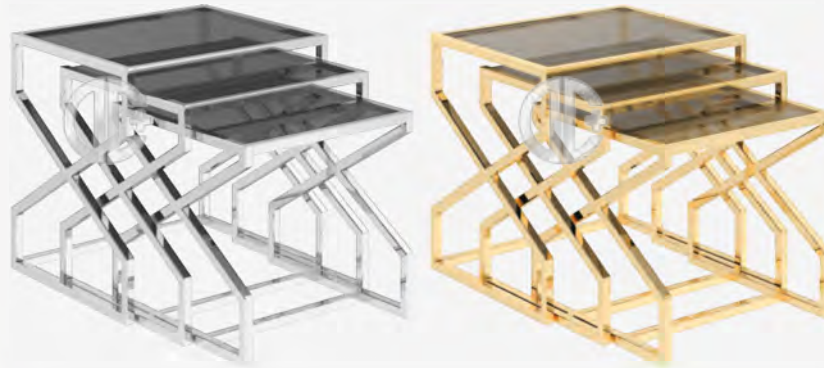

COFFEE TABLES & NESTING TABLES

SEHPALAR & ZİGON SEHPALAR / COFFEE TABLES & NESTING TABLES

CREA S38

3 lü Zigon Sehpa
3 Piece Nesting Table

W	55 cm	50 cm	45 cm
D	45 cm	45 cm	45 cm
H	53 cm	48 cm	43 cm