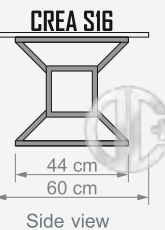

Sehpa

W 80 cm
D 60 cm
H 46 cm

Technical Drawing

COFFEE TABLES & NESTING TABLES

SEHPALAR & ZİĞON SEHPALAR / COFFEE TABLES & NESTING TABLES

CREA S13-S24

Sehpa
Coffee Table

Technical Drawing