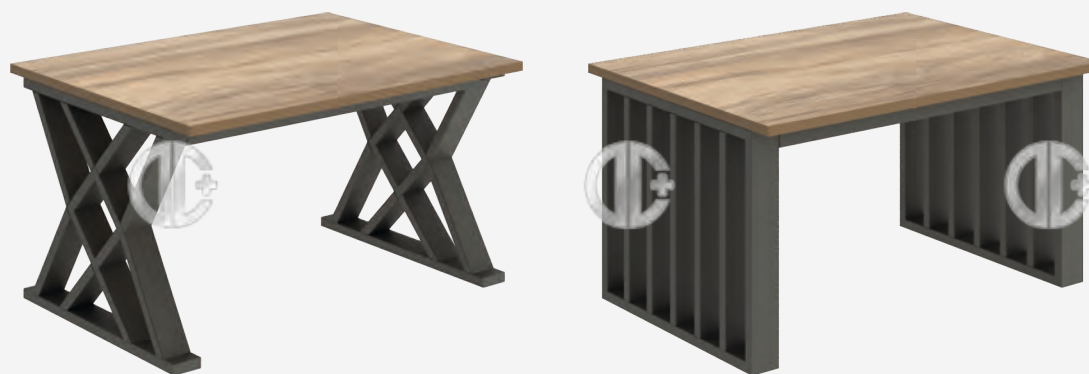

Sehpa

W 80 cm
D 60 cm
H 46 cm

Technical Drawing

COFFEE TABLES & NESTING TABLES

SEHPALAR & ZİĞON SEHPALAR / COFFEE TABLES & NESTING TABLES

CREA S13-S24

Sehpa
Coffee Table

Technical Drawing