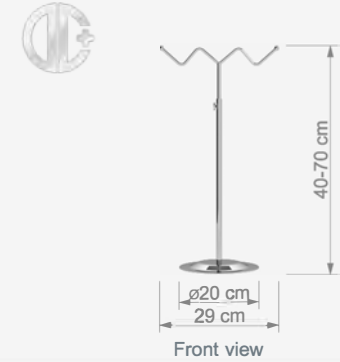

ACCESSORY, BAG, BELT DISPLAY STANDS

AKSESUAR, ÇANTA, KEMER STANDLARI / ACCESSORY, BAG, BELT DISPLAY STANDS

TD 69

Çantalık

Bags Handbag Display Stand Holder

W 29 cm
D ø20 cm
H 40-70 cm