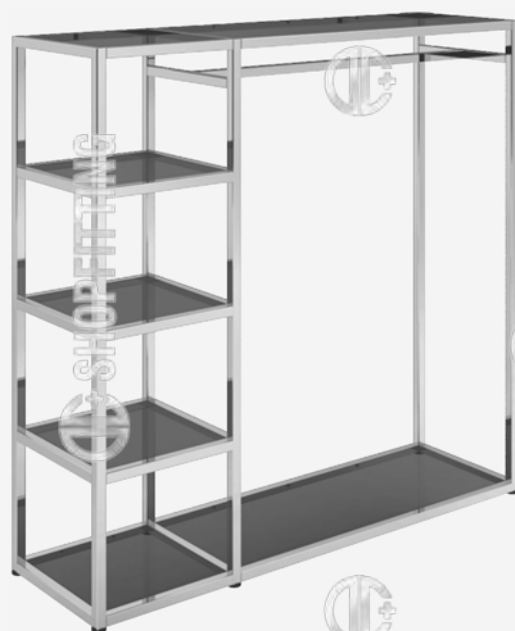

TD DISPLAY STANDS GROUPS

TD STAND GRUBU / TD DISPLAY STANDS GROUPS

ROTA S88

Demonte Orta Stand
Demountable Display Stand

W 130 cm
D 45 cm
H 130 cm

TD 26