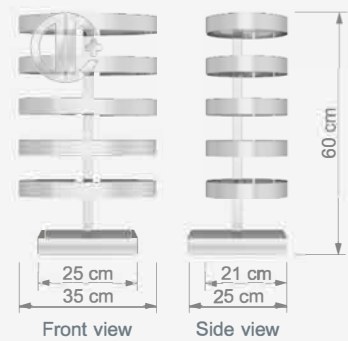

TD 163

Kemerlik

Portable Belt Display Stand

W 35 cm
D 25 cm
H 60 cm