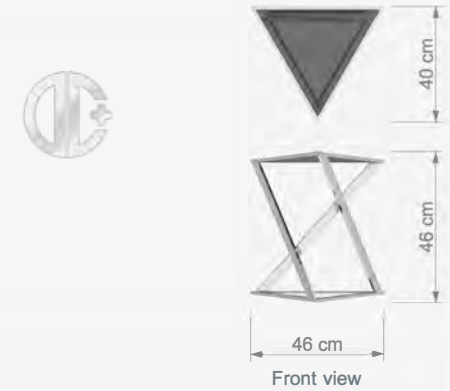

COFFEE TABLES & NESTING TABLES

SEHPALAR & ZİGON SEHPALAR / COFFEE TABLES & NESTING TABLES

CREA S10

Sehpa
Coffee Table

W 46 cm
D 40 cm
H 46 cm