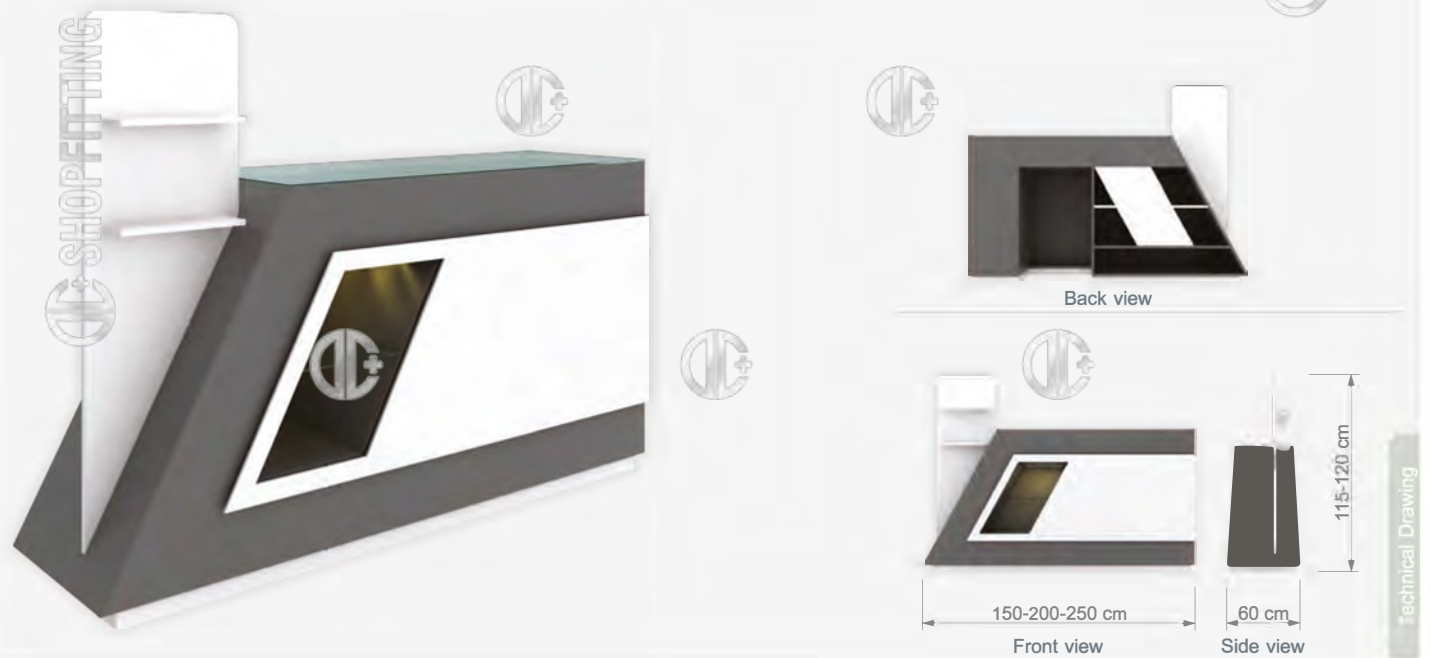

Kasa Bankosu
Store Cash Desk

W 150-200-250 cm
D 60 cm
H 115-120 cm

TEBA 53

Kasa Bankosu
Store Cash Desk II

W 150-200-250 cm
D 60 cm
H 115-120 cm

STORE CASH DESKS

KASA BANKOLARI / STORE CASH DESKS

TEBA 54