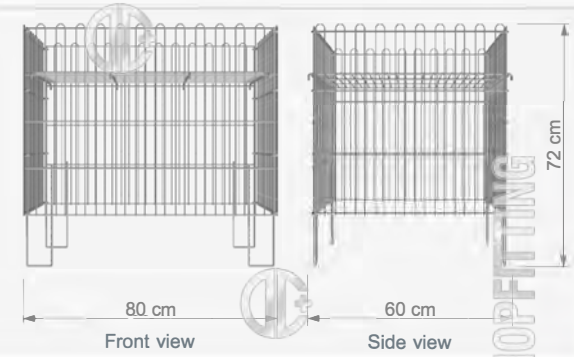

PROMOTION CAGE DUMP BIN, GRIDWALL DISPLAY STANDS

SEPET-HAVUZ-PANOLAR / PROMOTION CAGE DUMP BIN, GRIDWALL DISPLAY STANDS

KL 23

Katlanır Tel Sepet
Folding Wire Dump Bin

W 80 cm
D 60 cm
H 72 cm