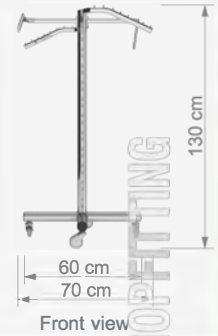

TD DISPLAY STANDS GROUPS

TD STAND GRUBU / TD DISPLAY STANDS GROUPS

ROTA S66

Eğimli Rondo Yıldız Ayak
4 Way Peak with Star Arms

W 70 cm
D 70 cm
H 130 cm