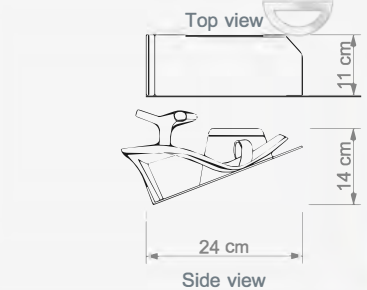

Technical Drawing

DZ 9

Bayan Ökçeklik 3' lü Set
(Kutulu)
Shoe Rack, Set Of 3, Woman

W 8 cm
H 17, 23, 27 cm