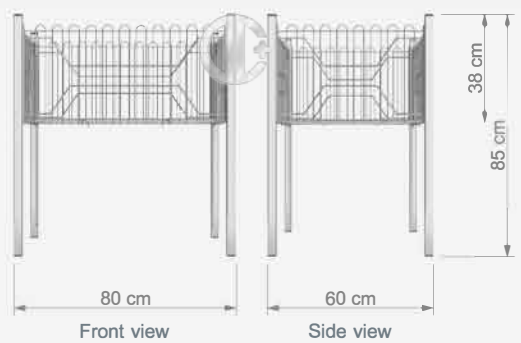

KL 25

Tel Sepet
Dump Bin

W 80 cm
D 60 cm
H 85 cm