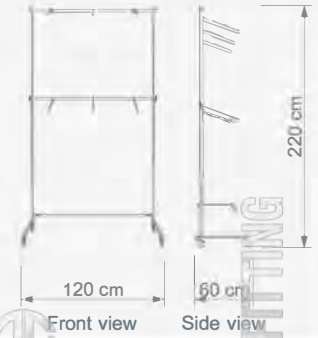

W 120 cm
D 60 cm
H 220 cm

TD 10

Technical Drawing

TD DISPLAY STANDS GROUPS

TD STAND GRUBU / TD DISPLAY STANDS GROUPS

ROTA S32

Süper Çift Katlı Tek Taraflı
 2 Wiers Çift Katlı Tek Taraflı Stand

W 120 cm
 D 60 cm
 H 220 cm