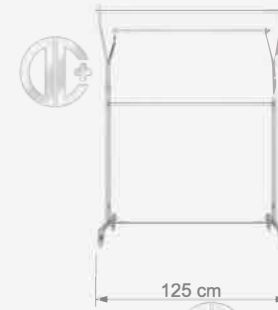

TD DISPLAY STANDS GROUPS

TD STAND GRUBU / TD DISPLAY STANDS GROUPS

ROTA SIII

NEW PRODUCT

Süper V Ayarlı Stand
V Height Adjustable Display Stand

W 125 cm
D 80 cm
H 150-180 cm

Technical Drawing

TD 12