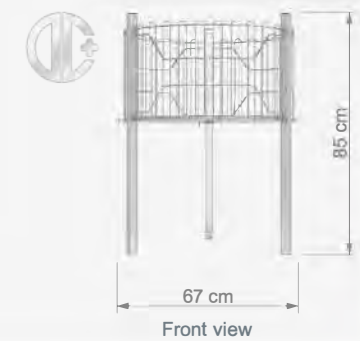

W 80 cm
D 60 cm
H 72 cm

Technical Drawing

KL 24

Yuvarlak Tel Sepet
Round Display Dump Bin

W 67 cm
H 85 cm

Technical Drawing

MANNEQUINS

VİTRİN MANKENLERİ / MANNEQUINS