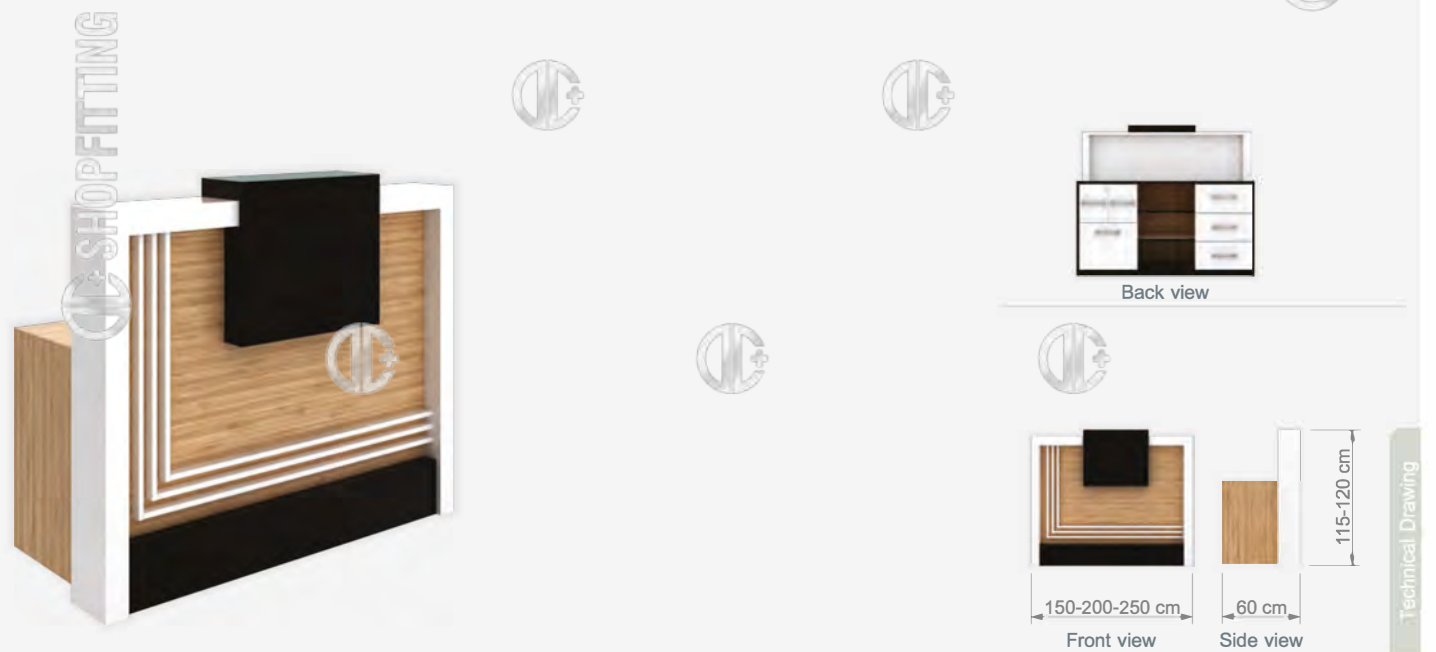

Kasa Bankosu
Store Cash Desk

W 150-200-250 cm
D 60 cm
H 115-120 cm

TEBA 30

Kasa Bankosu
Store Cash Desk

W 150-200-250 cm
D 60 cm
H 115-120 cm

STORE CASH DESKS

KASA BANKOLARI / STORE CASH DESKS

TEBA 26