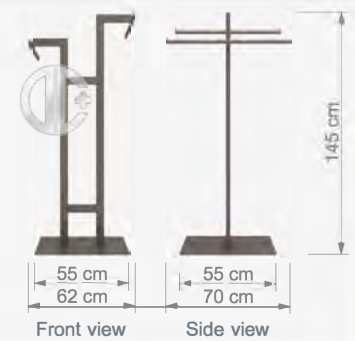

ROTA S55

50x25 Profil Stand

50x25 Display Stand

W 62 cm
D 70 cm
H 145 cm