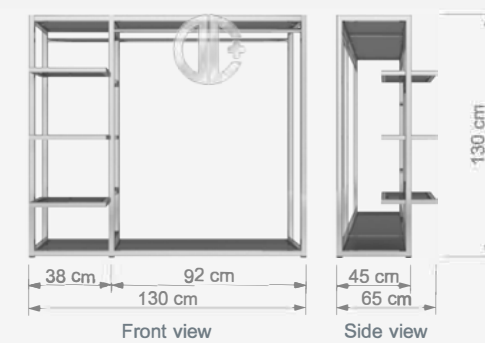

W 140 cm
D 60 cm
H 130 cm

Front view

Side view

Technical Drawing

TD DISPLAY STANDS GROUPS

TD STAND GRUBU / TD DISPLAY STANDS GROUPS

**ROTA S88**

Demonte Orta Stand
Demountable Display Stand

W 130 cm
D 45 cm
H 130 cm

TD 26

**ROTA S89**

Demonte Orta Stand
Demountable Display Stand

W 130 cm
D 65 cm
H 130 cm

TD B4

TD DISPLAY STANDS GROUPS

TD STAND GRUBU / TD DISPLAY STANDS GROUPS