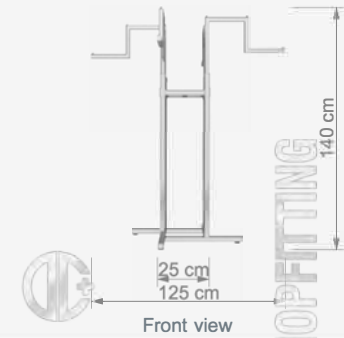

TD DISPLAY STANDS GROUPS

TD STAND GRUBU / TD DISPLAY STANDS GROUPS

ROTA S64

4' lü Ahtapot

4 Way Rack with Straight Arms

W 125 cm
D 125 cm
H 140 cm

TD 52