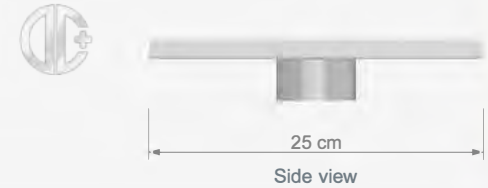

RRK 9

Rondo Stand, Üst Cam Rafkolu

Round Glass Shelf Support

Uzunluk / Length: 25 cm