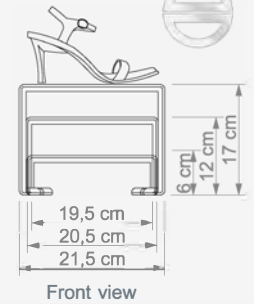

Technical Drawing

OZ 37

Cüzdanlılık - 1
Wallet Display Stand - 1

W 26 cm
D 11 cm
H 30 cm

Technical Drawing

SLATWALL ACCESSORIES, SHOWCARD STANDS AND FRAMES

SATIŞ DESTEKLEME SİSTEMLERİ / SLATWALL ACCESSORIES, SHOWCARD STANDS AND FRAMES