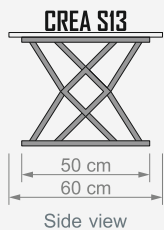

Sehpa

W 80 cm
D 60 cm
H 46 cm

Technical Drawing

COFFEE TABLES & NESTING TABLES

SEHPALAR & ZİĞON SEHPALAR / COFFEE TABLES & NESTING TABLES

CREA S13-S24

Sehpa
Coffee Table

Technical Drawing